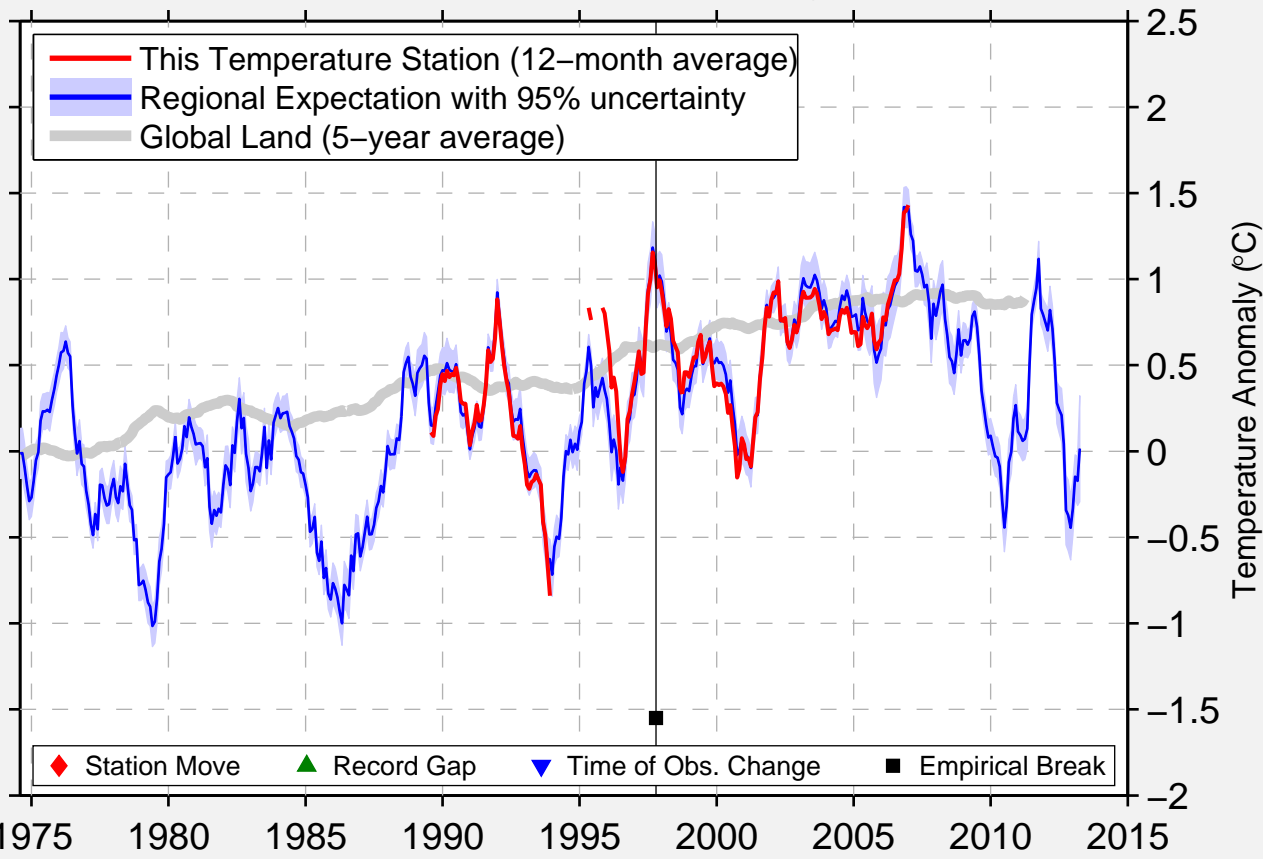

BARRA

57.033 N, 7.450 W (United Kingdom)

- This Temperature Station (12-month average)
- Regional Expectation with 95% uncertainty
- Global Land (5-year average)

- ◆ Station Move
- ▲ Record Gap
- ▼ Time of Obs. Change
- Empirical Break

Data Quality Controlled and Aligned at Breakpoints

Berkeley Earth