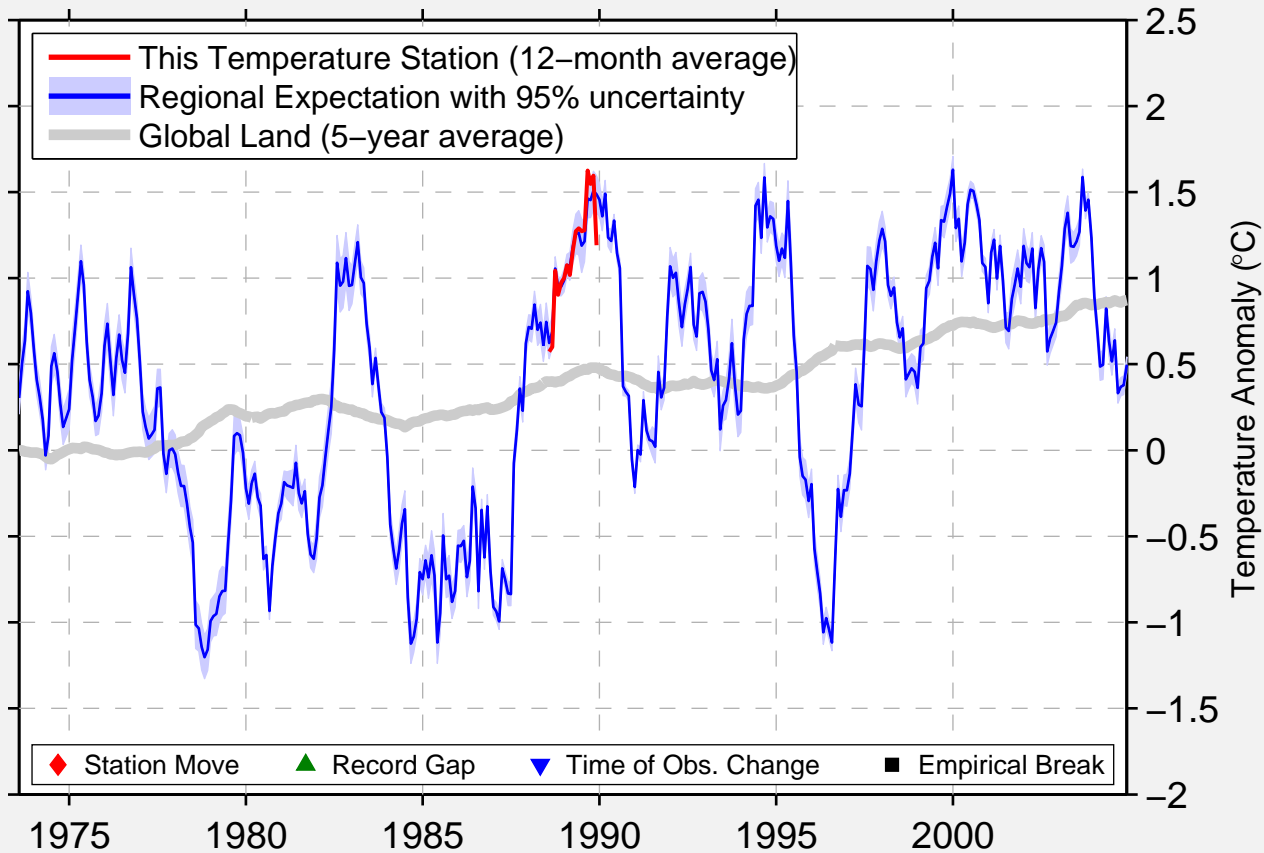

BREITSOL (AUT)

49.900 N, 9.433 E (Germany)

Data Quality Controlled and Aligned at Breakpoints

Berkeley Earth