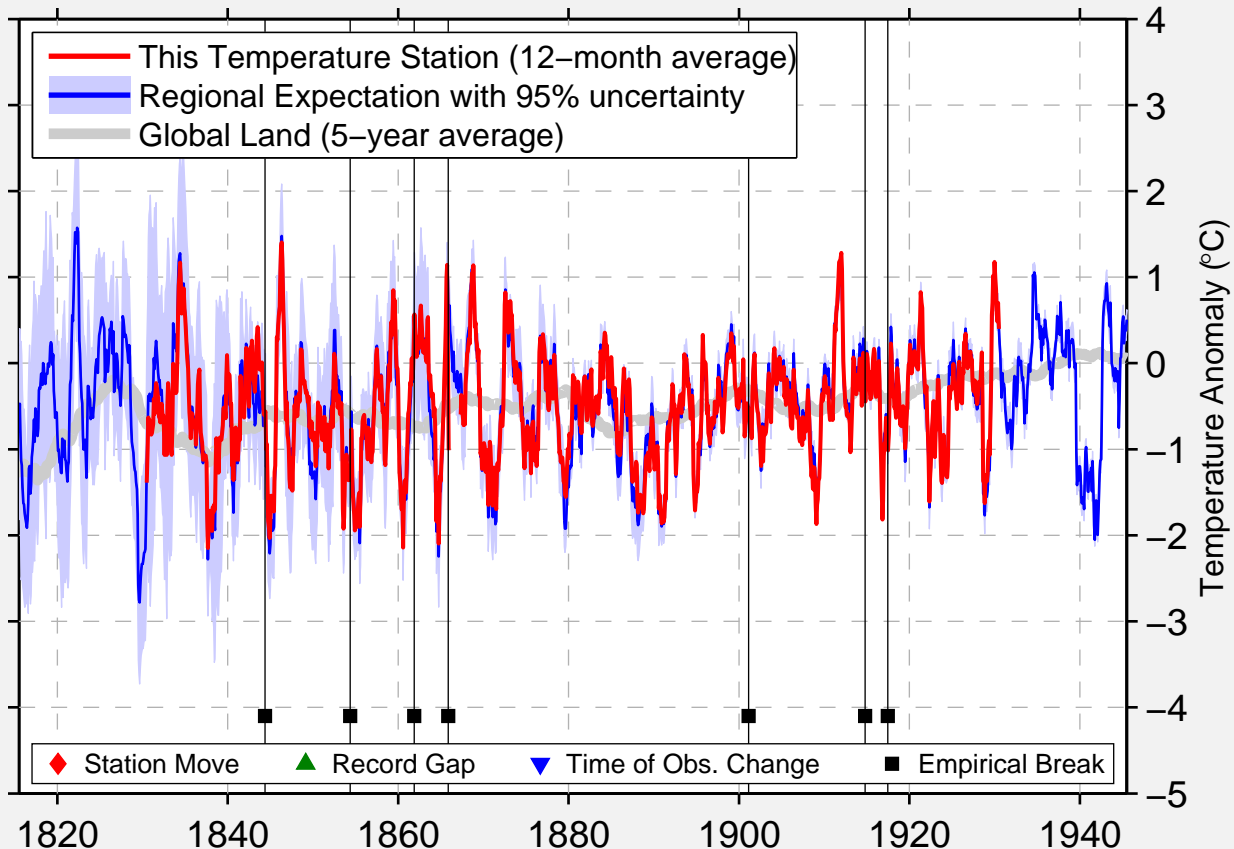

DARMSTADT W.GERMANY

49.900 N, 8.700 E (Germany)

Data Quality Controlled and Aligned at Breakpoints

Berkeley Earth