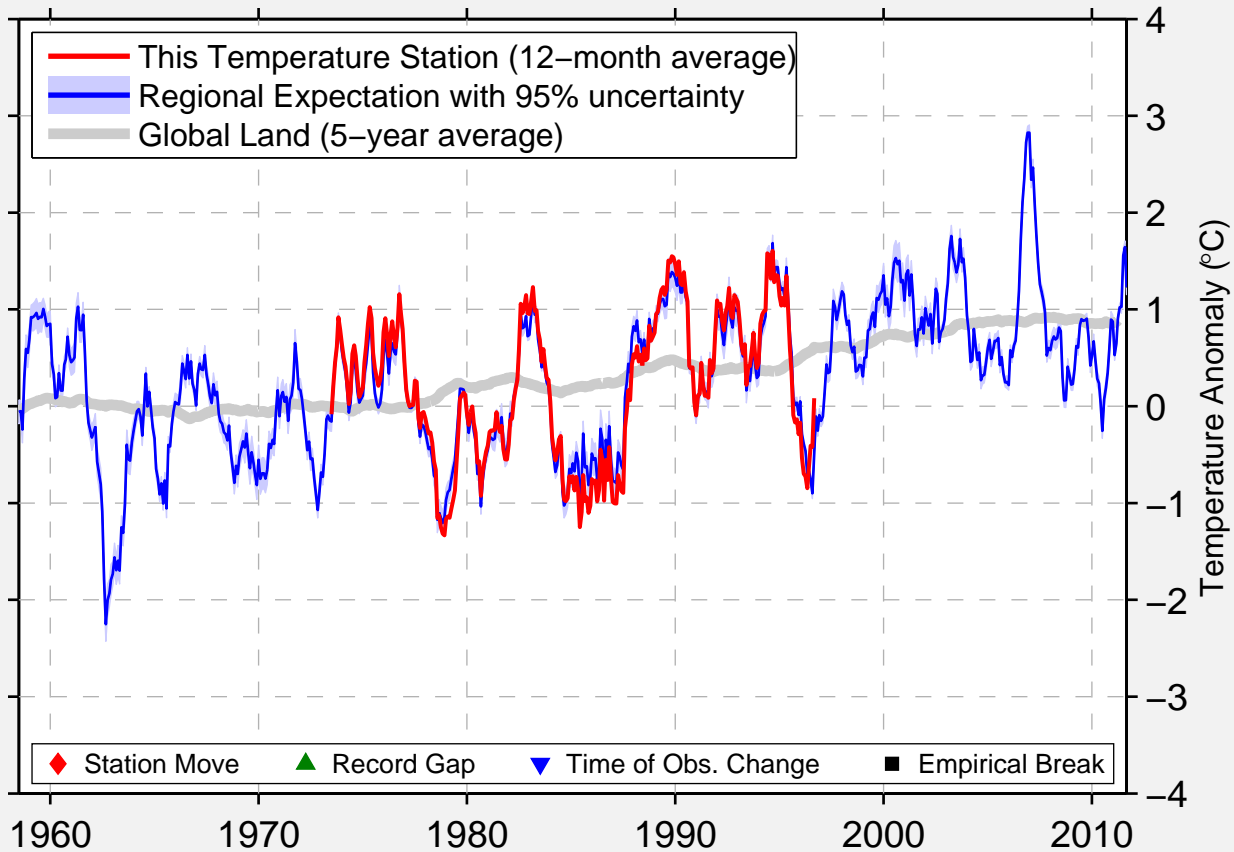

# PFERDSFELD (GER-AF)

49.850 N, 7.600 E (Germany)

Data Quality Controlled and Aligned at Breakpoints

Berkeley Earth