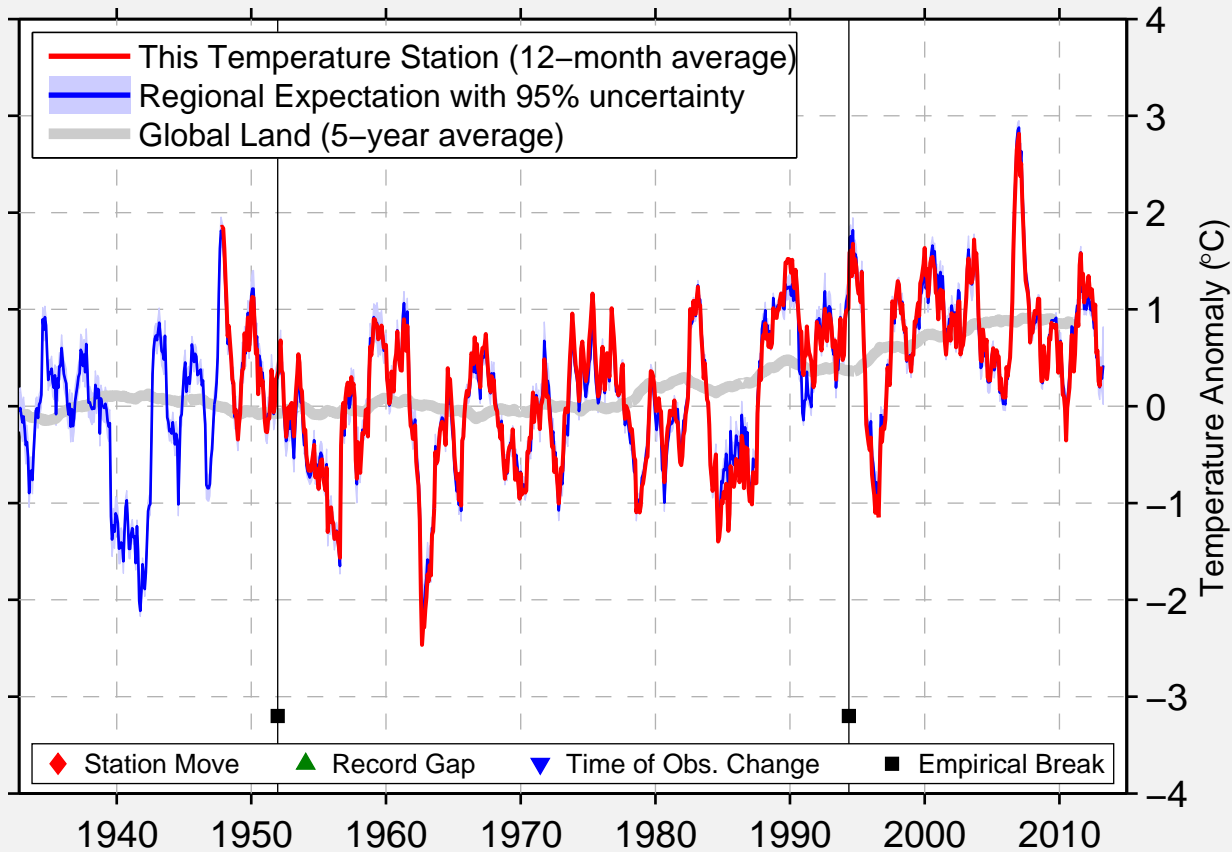

WURZBURG

49.771 N, 9.959 E (Germany)

Data Quality Controlled and Aligned at Breakpoints

Berkeley Earth