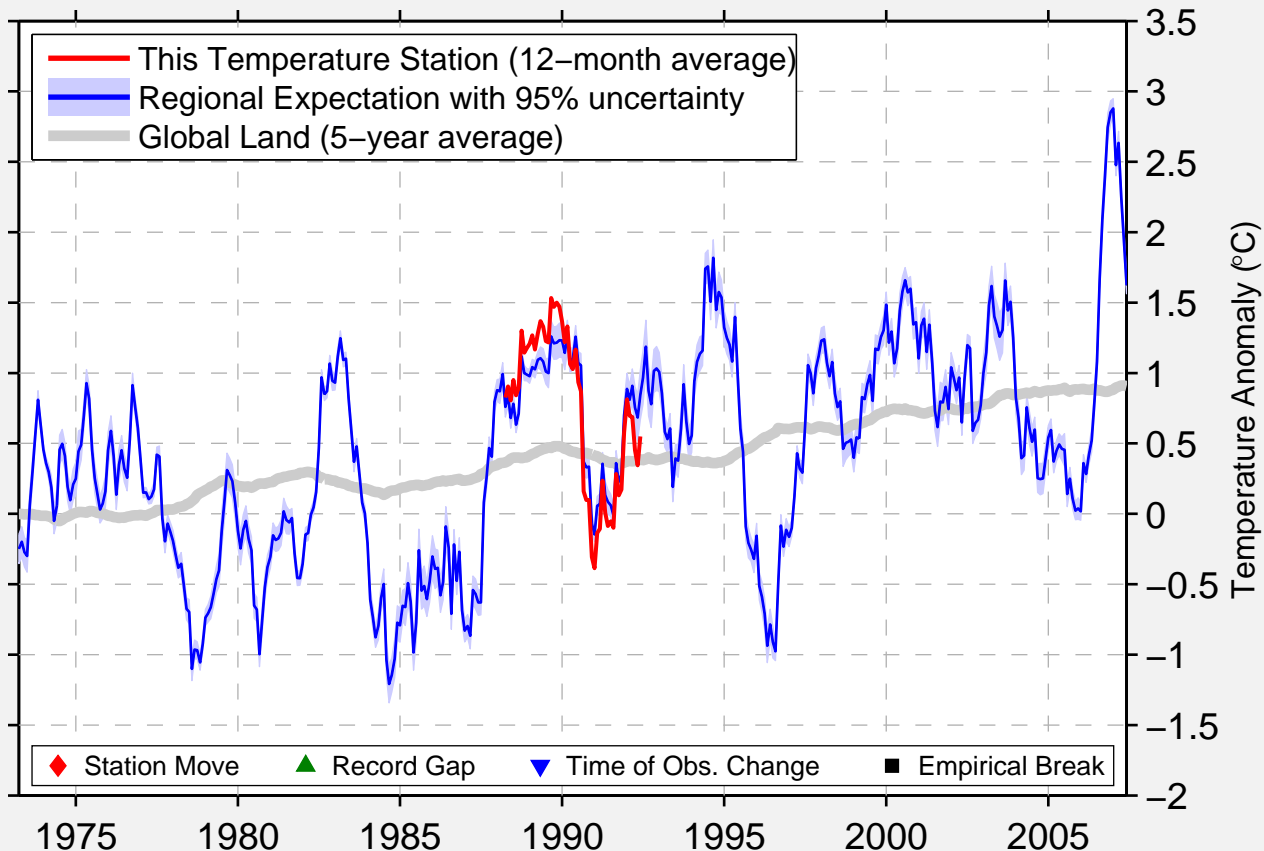

# MICHELSTADT/VIELBRU

49.717 N, 9.100 E (Germany)

Data Quality Controlled and Aligned at Breakpoints

Berkeley Earth