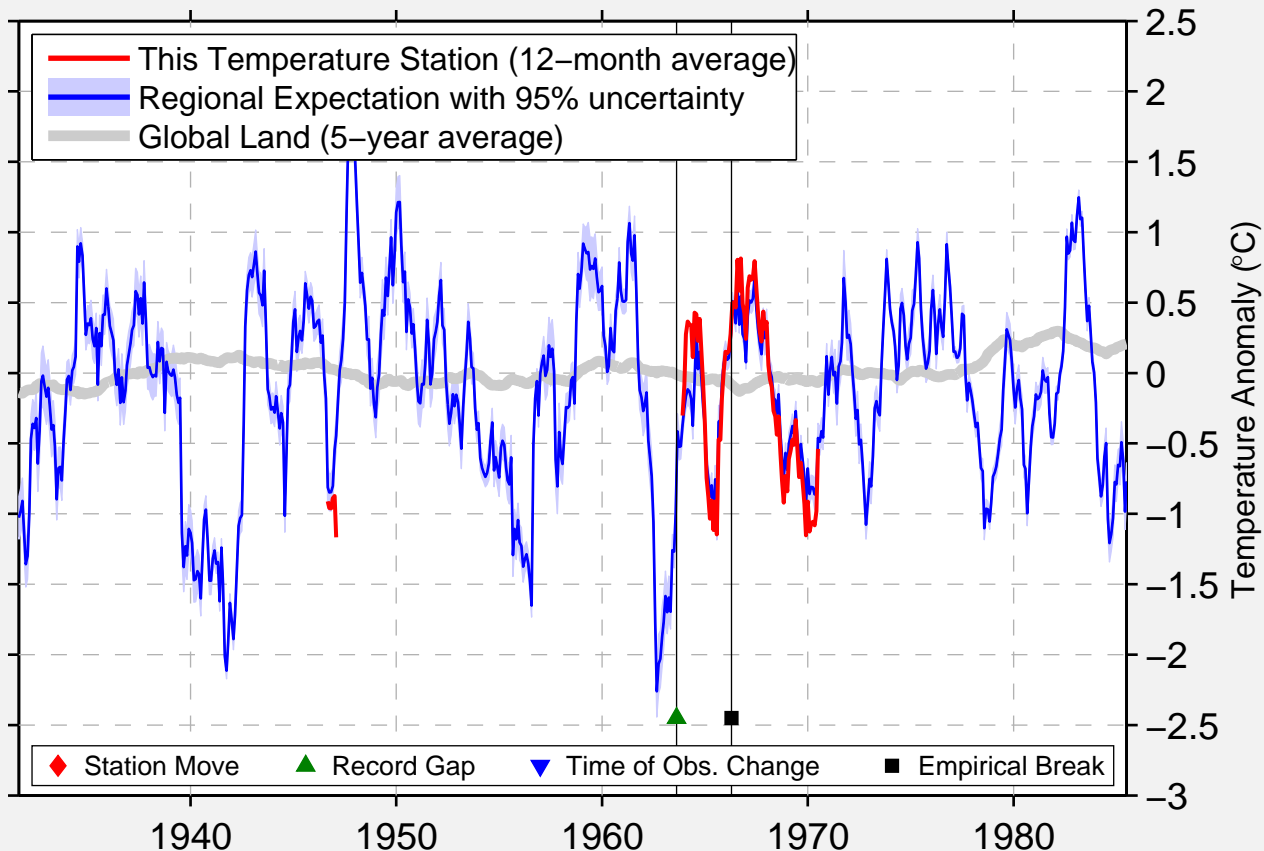

FURTH (USA-HP)

49.500 N, 10.967 E (Germany)

Data Quality Controlled and Aligned at Breakpoints

Berkeley Earth