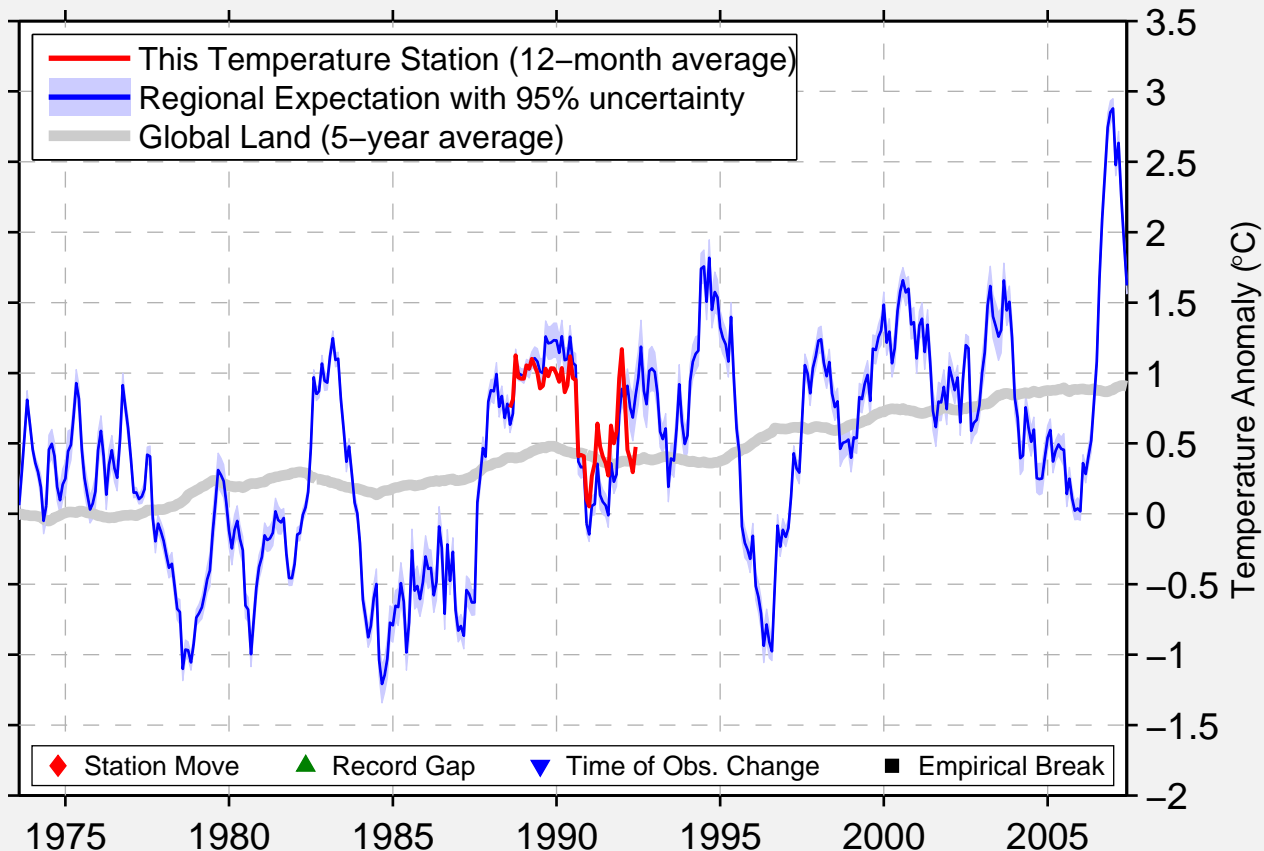

SINSHEIM (AUT)

49.250 N, 8.883 E (Germany)

Data Quality Controlled and Aligned at Breakpoints

Berkeley Earth