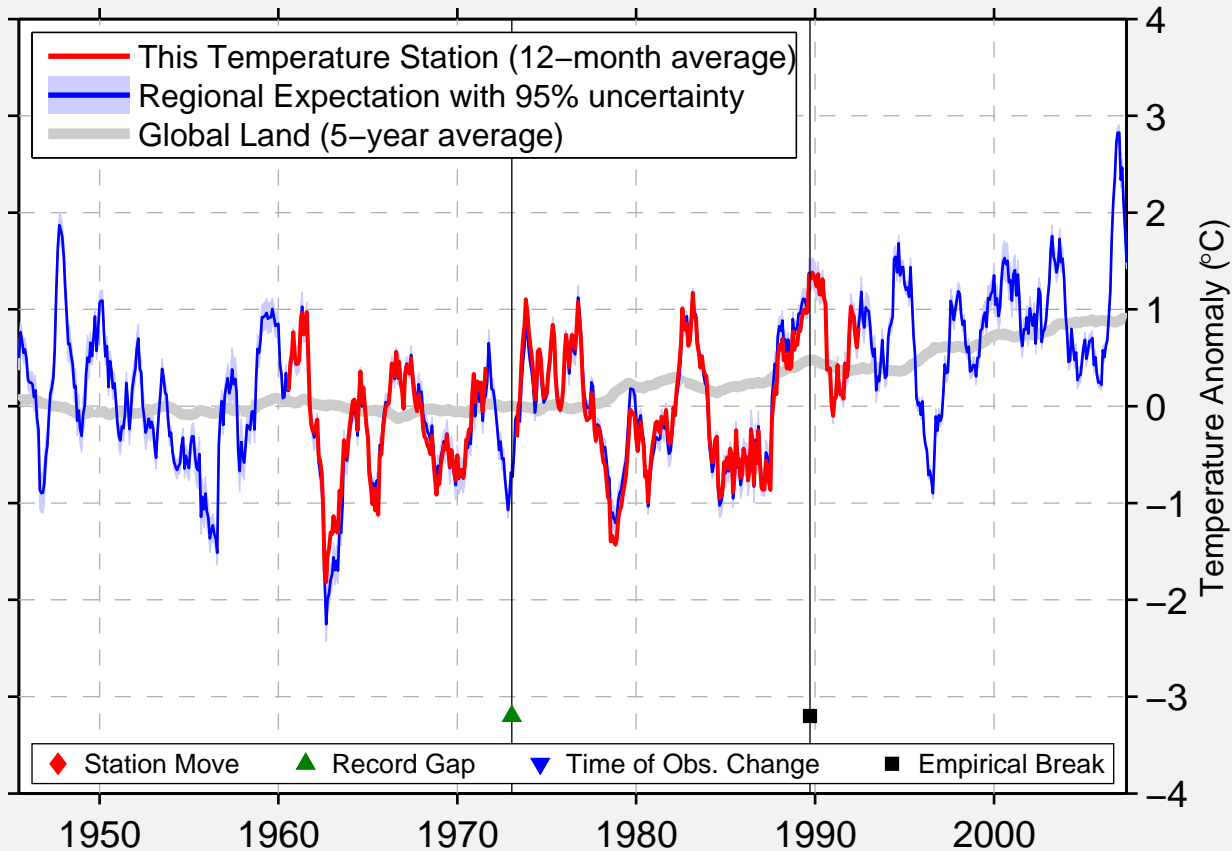

SAARBRUCKEN/ENSHEIM

49.217 N, 7.117 E (Germany)

Data Quality Controlled and Aligned at Breakpoints

Berkeley Earth