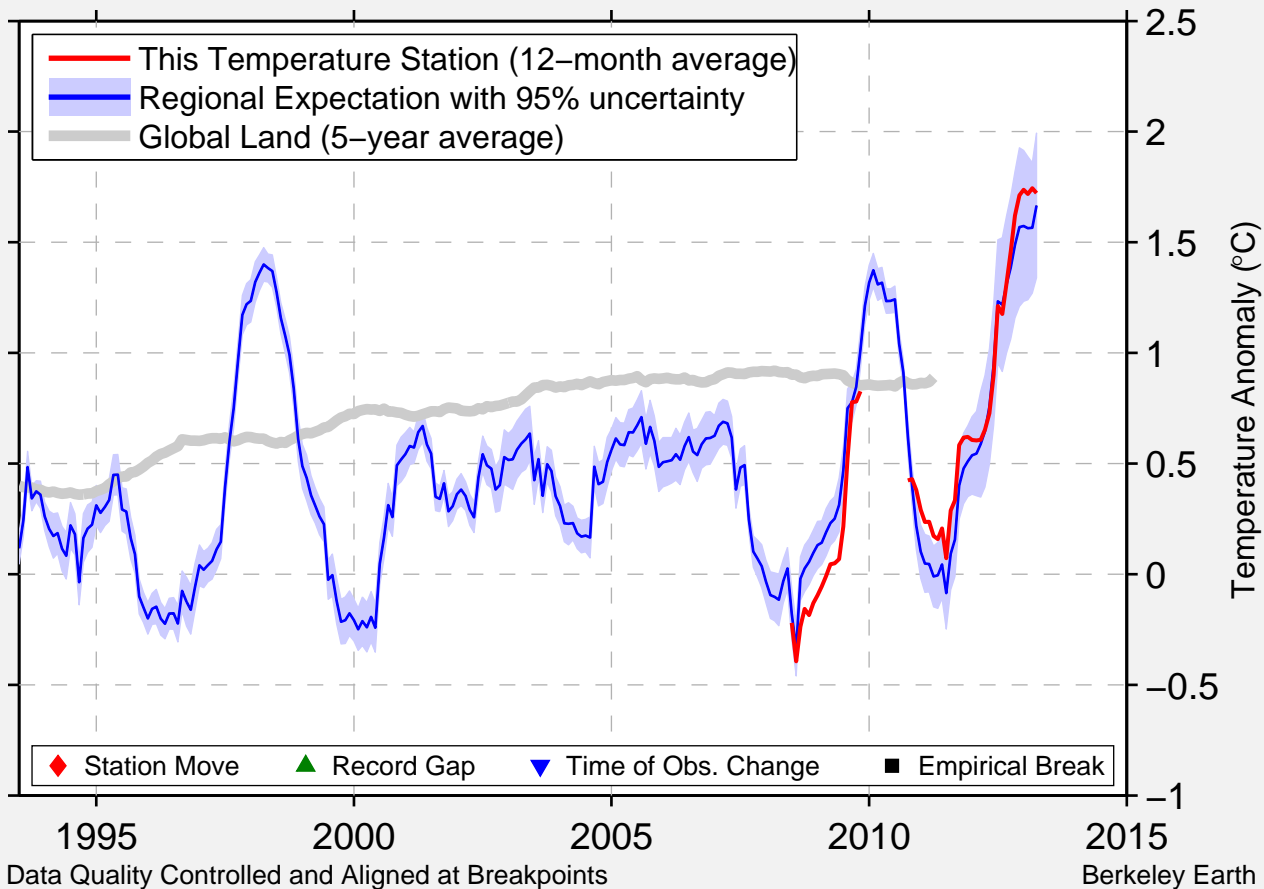

# THA PHRA AGROMET

16.332 N, 102.817 E (Thailand)

Data Quality Controlled and Aligned at Breakpoints

Berkeley Earth