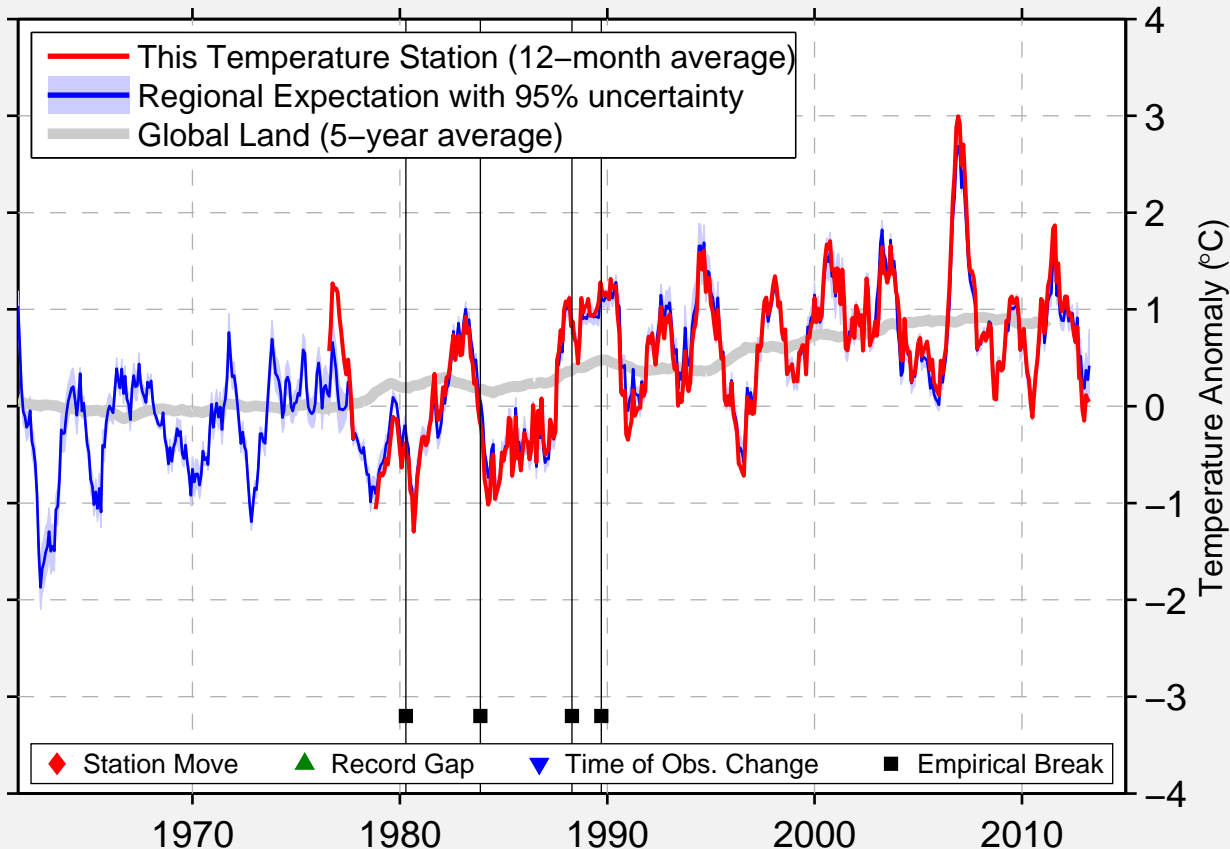

LAEGERE

47.483 N, 8.400 E (Switzerland)

Data Quality Controlled and Aligned at Breakpoints

Berkeley Earth