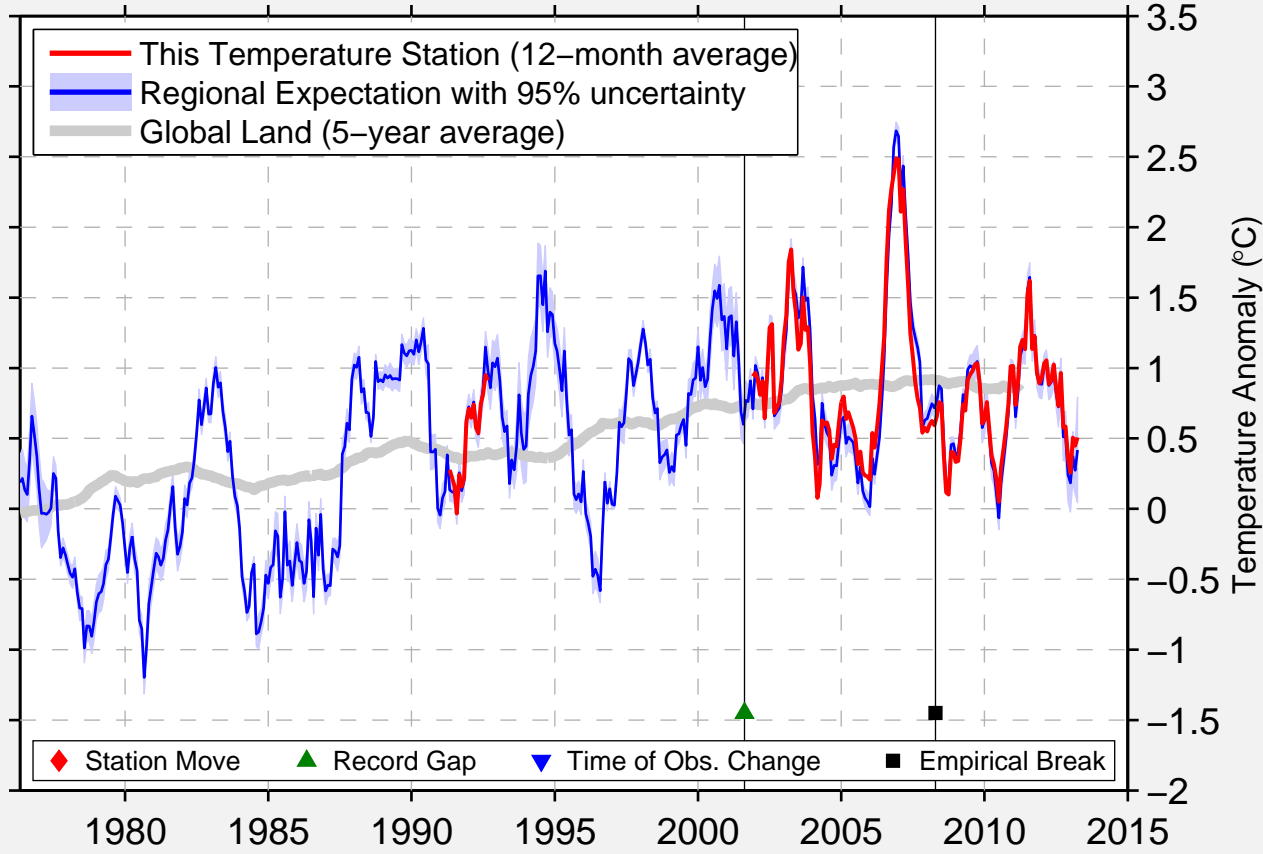

ZUERICH-AFFOLTER

47.433 N, 8.517 E (Switzerland)

Data Quality Controlled and Aligned at Breakpoints

Berkeley Earth