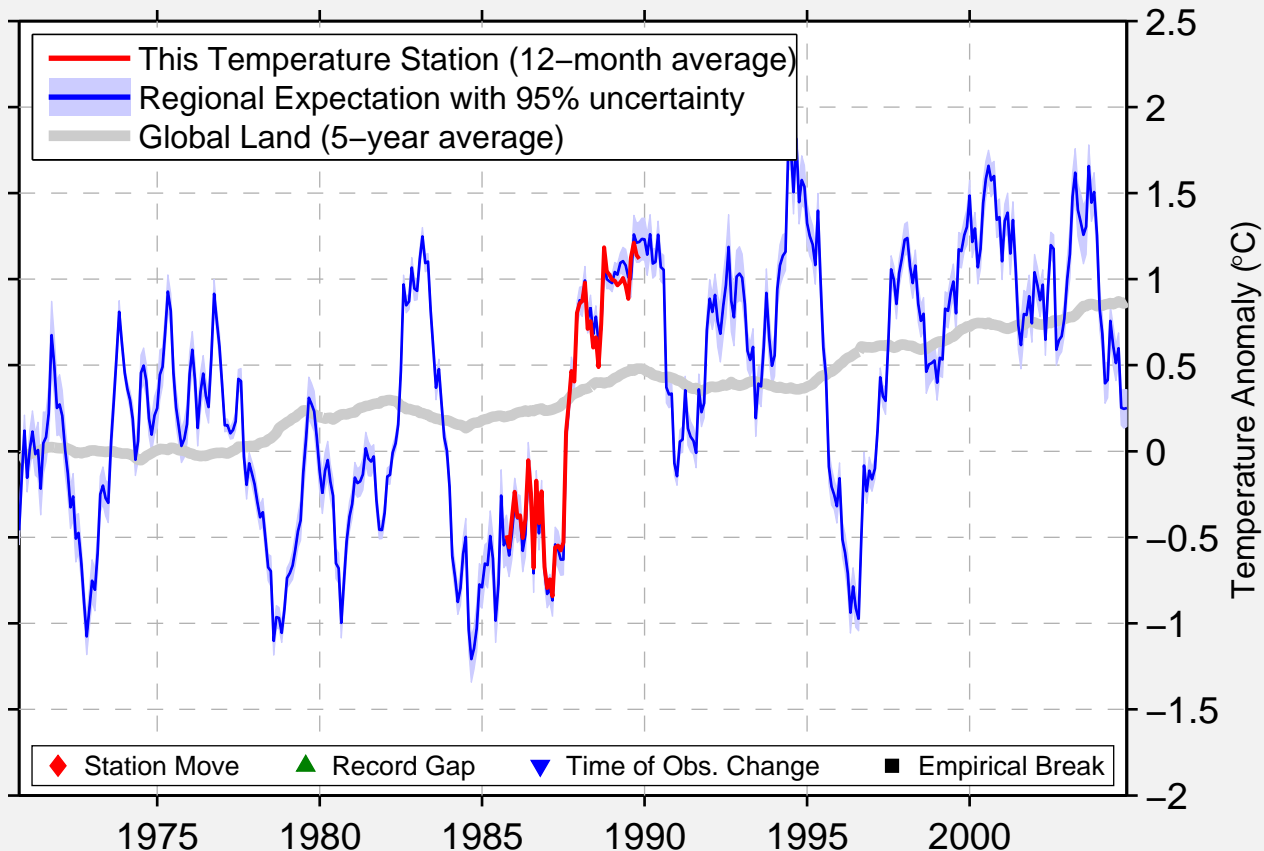

AUGSBURG/MULHAUSEN

48.433 N, 10.933 E (Germany)

Data Quality Controlled and Aligned at Breakpoints

Berkeley Earth