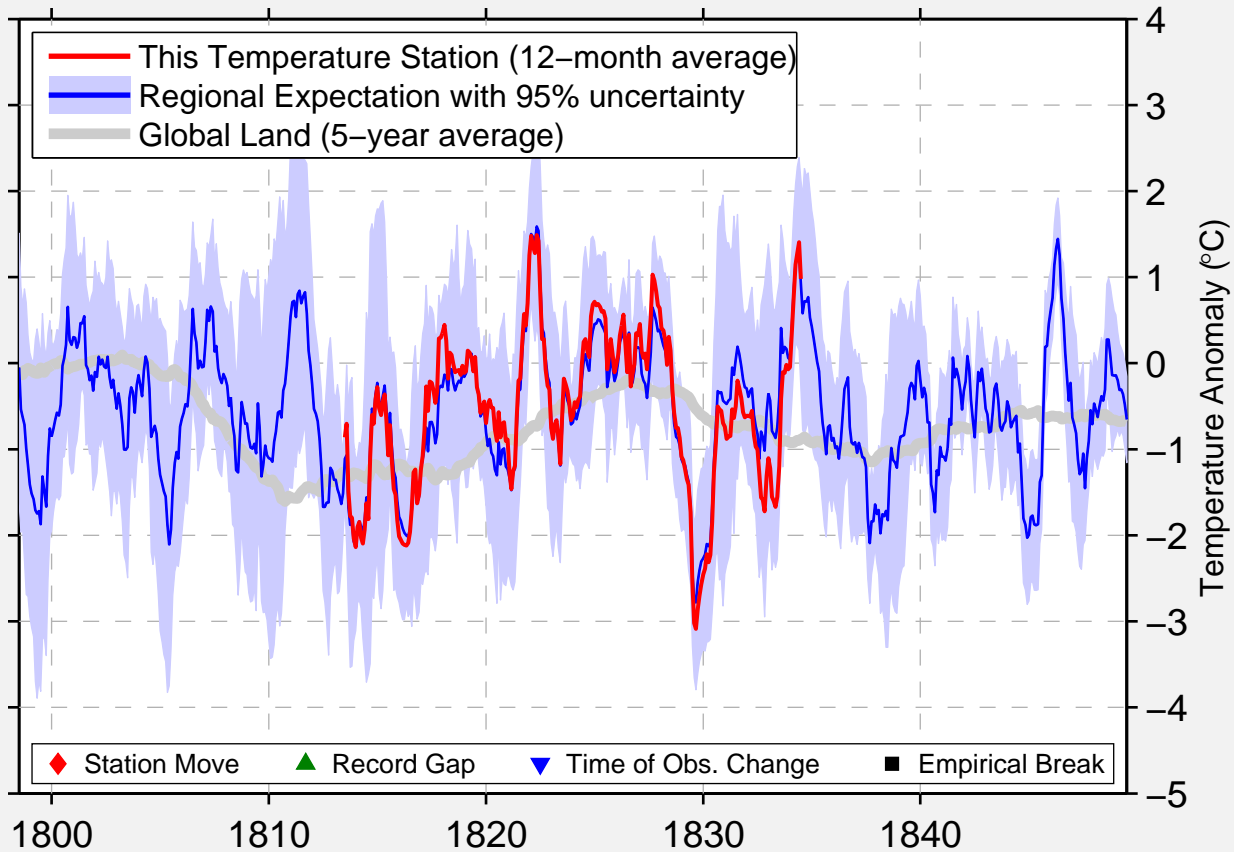

AUGSBURG

W.GERMANY

48.400 N, 10.400 E (Germany)

Data Quality Controlled and Aligned at Breakpoints

Berkeley Earth