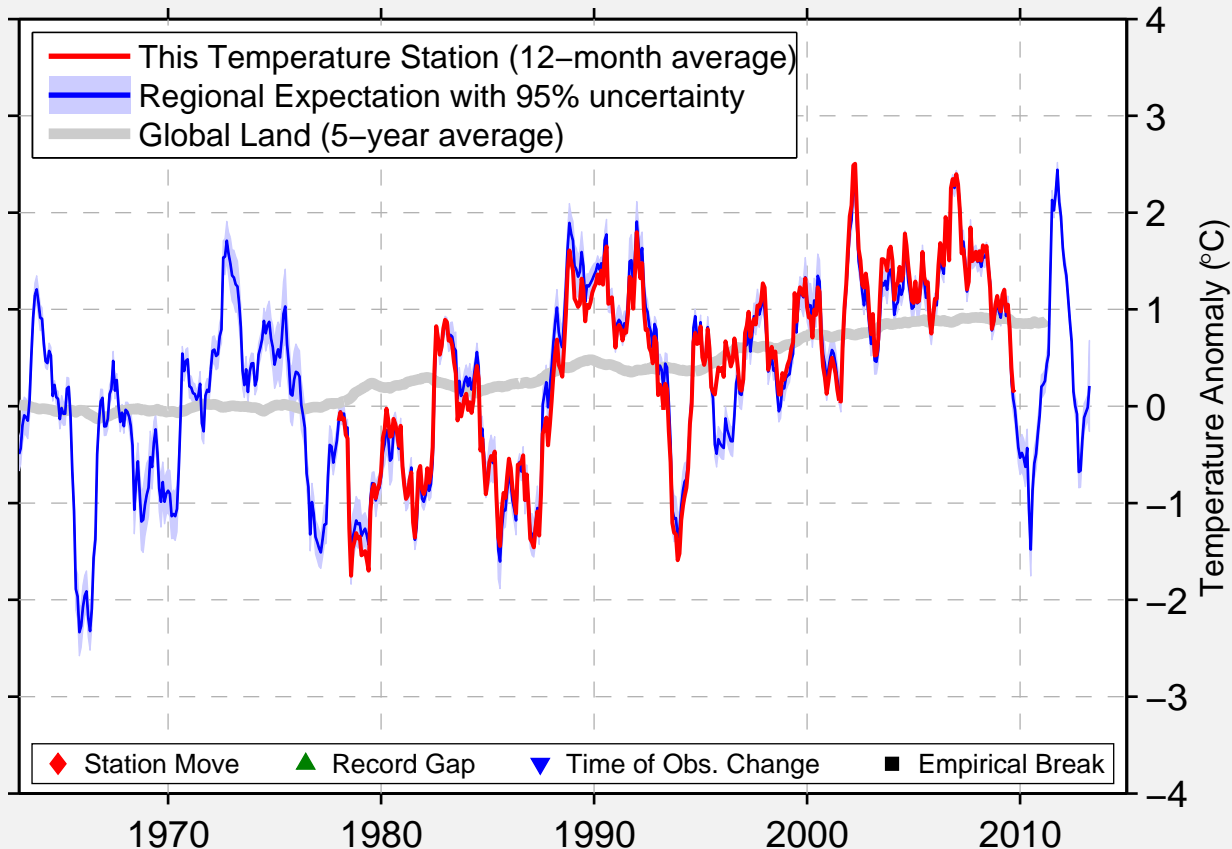

# STORLIEN-STORVALLEN

63.283 N, 12.133 E (Sweden)

Data Quality Controlled and Aligned at Breakpoints

Berkeley Earth