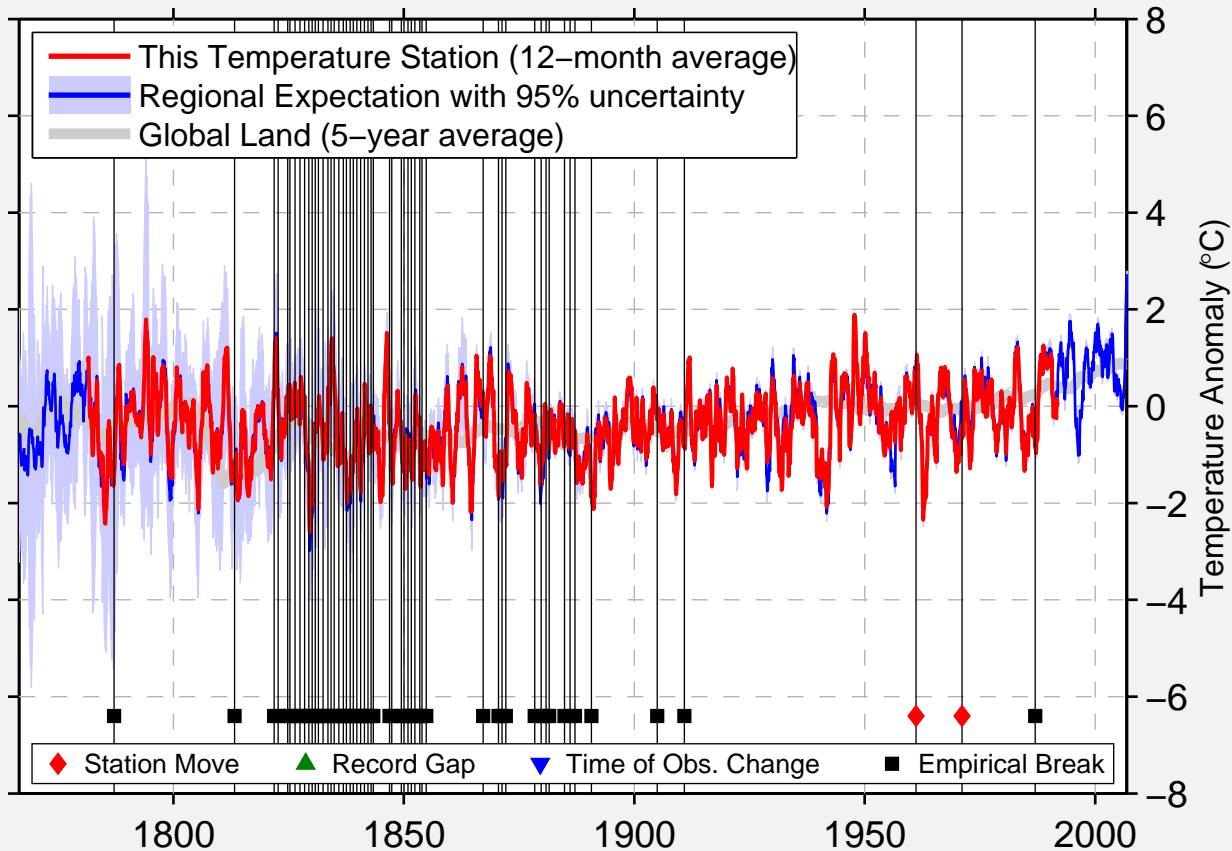

MUENCHEN-RIEM GERMANY FED.REP.

48.188 N, 11.700 E (Germany)

Data Quality Controlled and Aligned at Breakpoints

Berkeley Earth