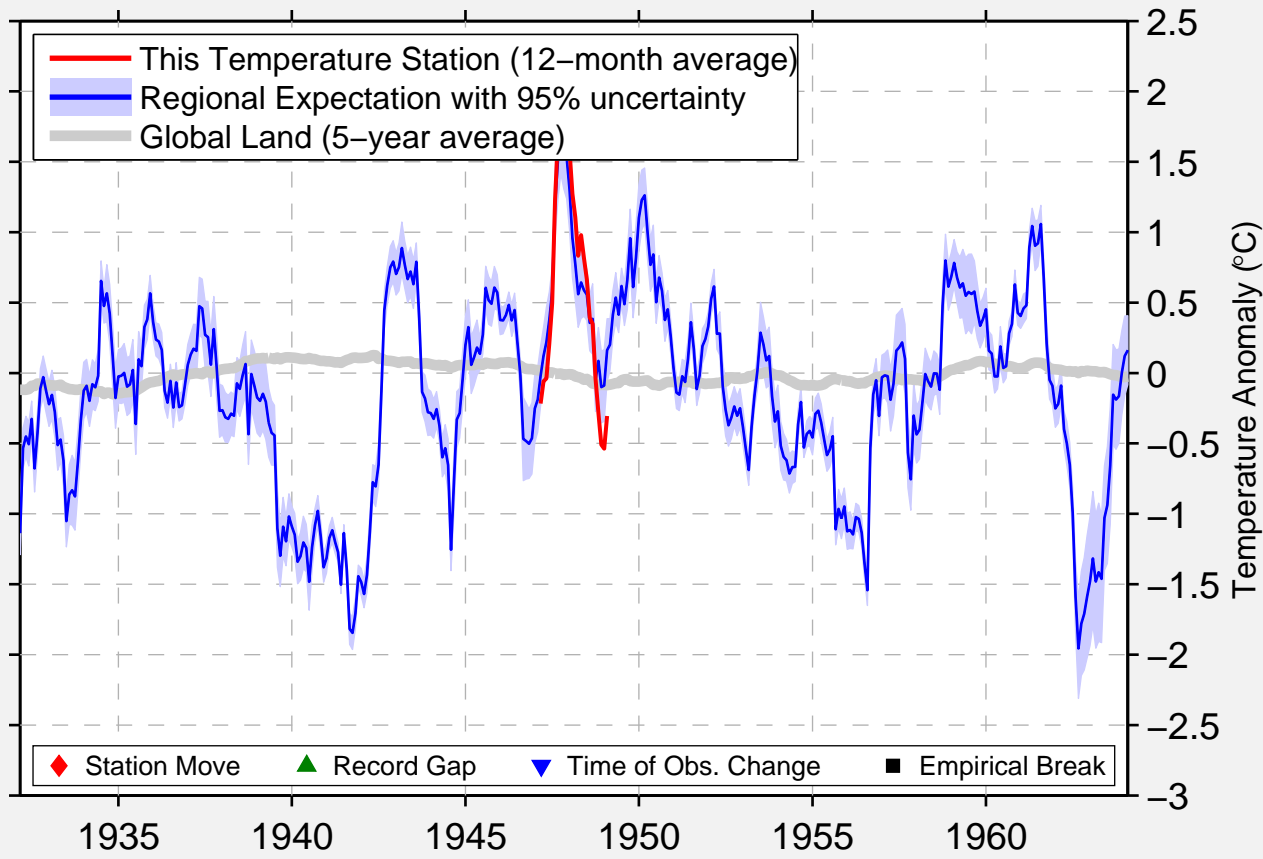

OBERPFAFFENHOFEN GERMANY AD

48.083 N, 11.266 E (Germany)

◆ Station Move ▲ Record Gap ▼ Time of Obs. Change ■ Empirical Break