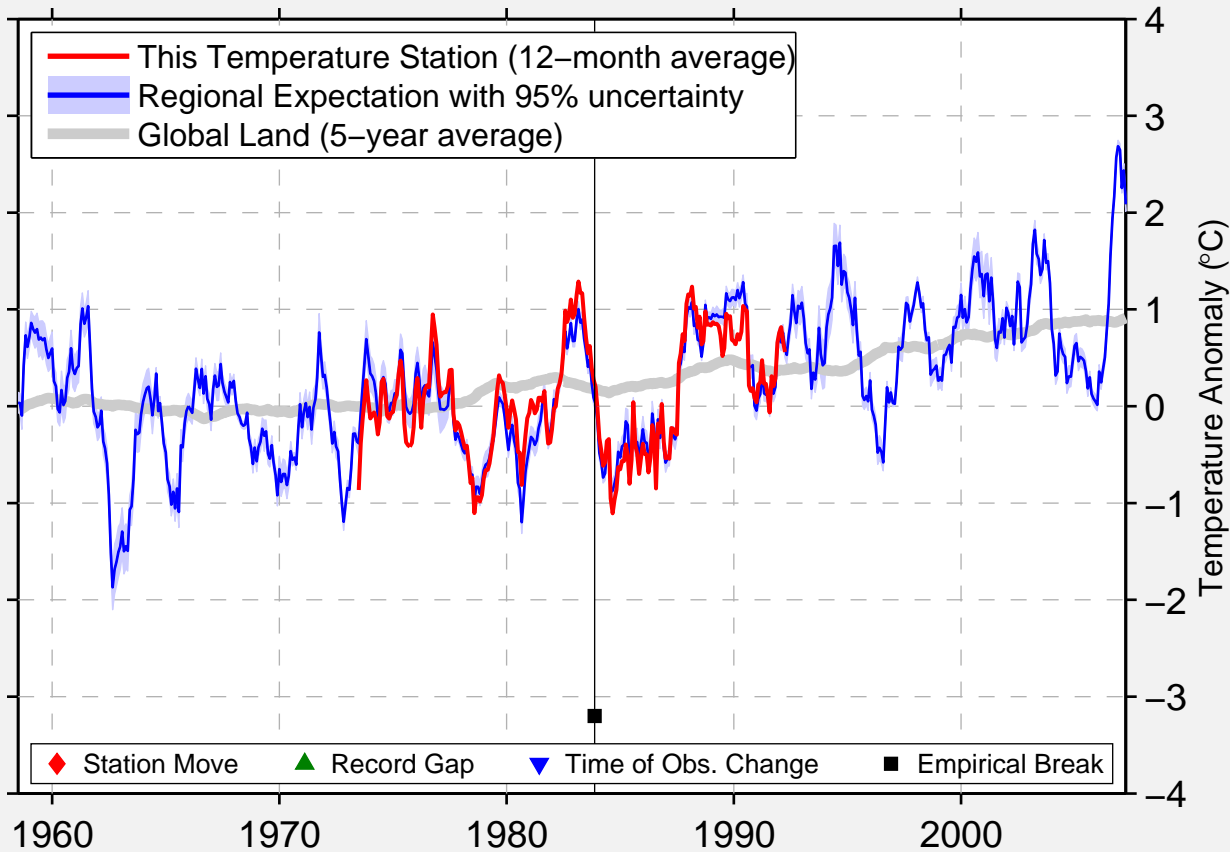

BREMGGARTEN(GAFB)

47.900 N, 7.617 E (Germany)

Data Quality Controlled and Aligned at Breakpoints

Berkeley Earth