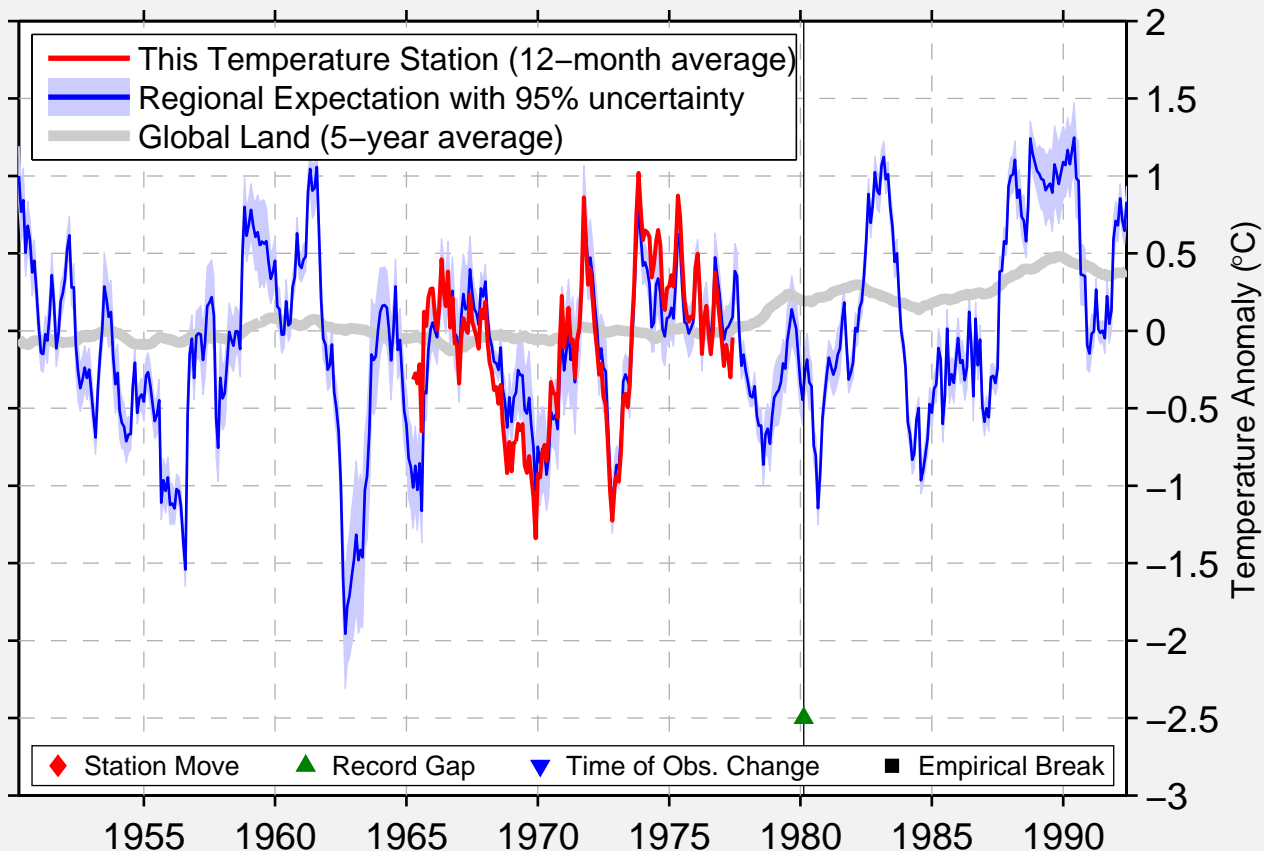

BAD TOLZ (USA-AF)

47.767 N, 11.600 E (Germany)

Data Quality Controlled and Aligned at Breakpoints

Berkeley Earth