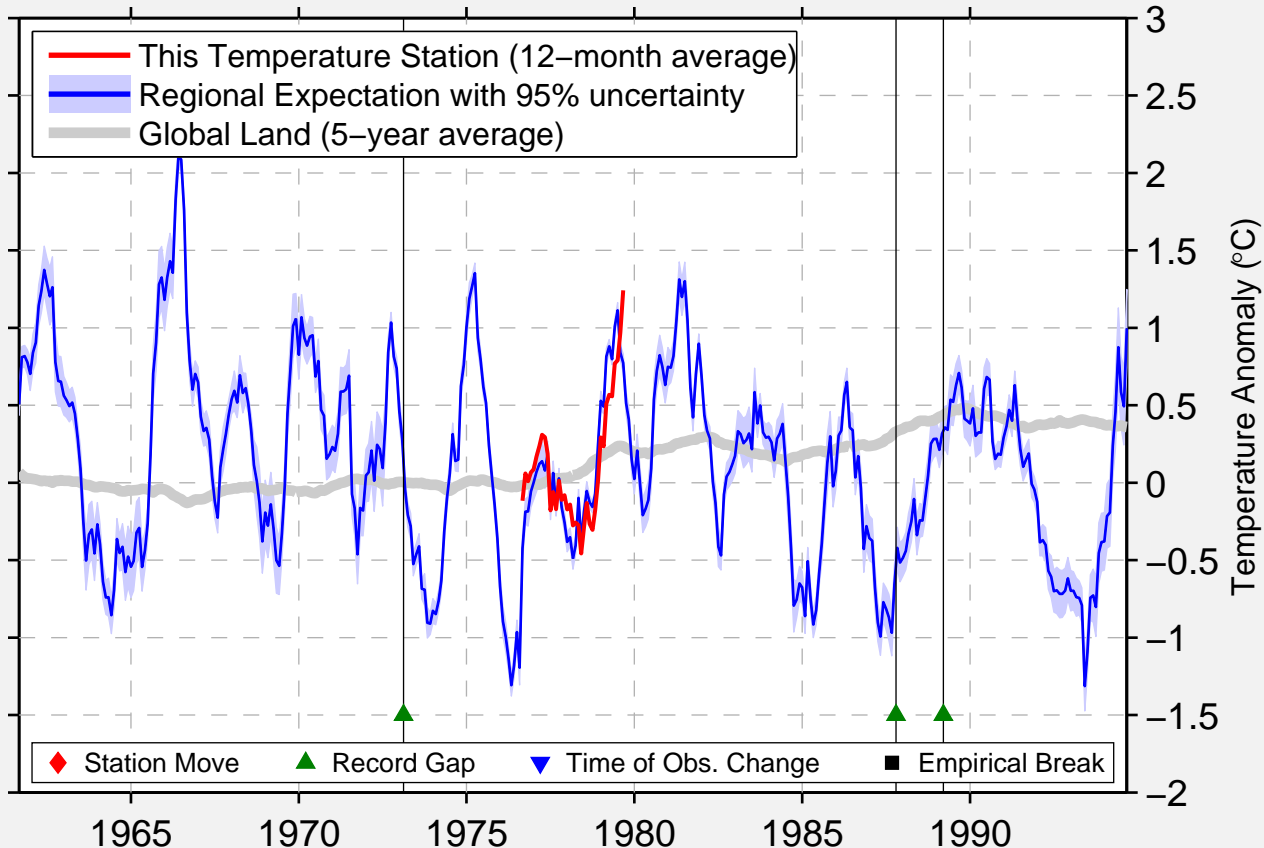

# GAGBY

43.250 N, 40.267 E (Georgia)

Data Quality Controlled and Aligned at Breakpoints

Berkeley Earth