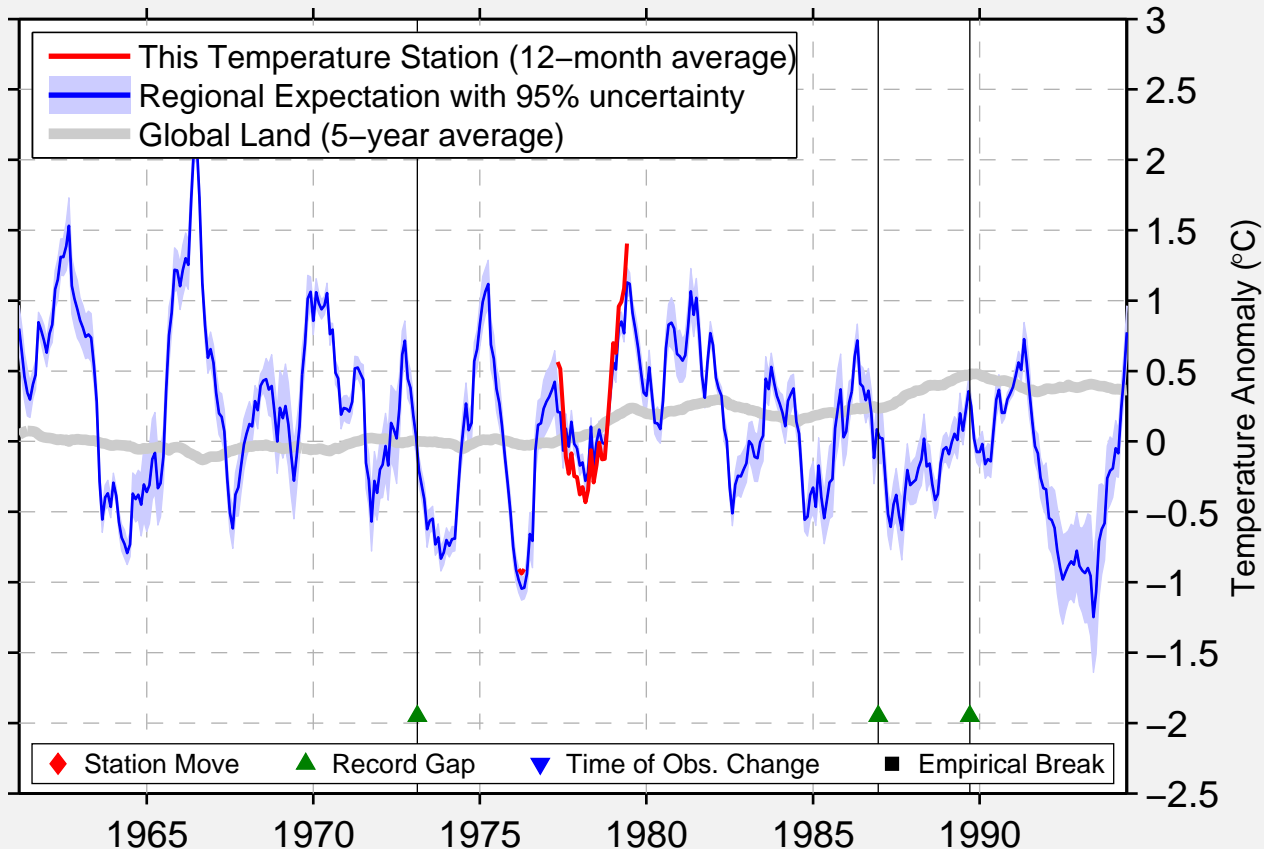

# GUDAUTA (BAY)

43.100 N, 40.633 E (Georgia)

Data Quality Controlled and Aligned at Breakpoints

Berkeley Earth