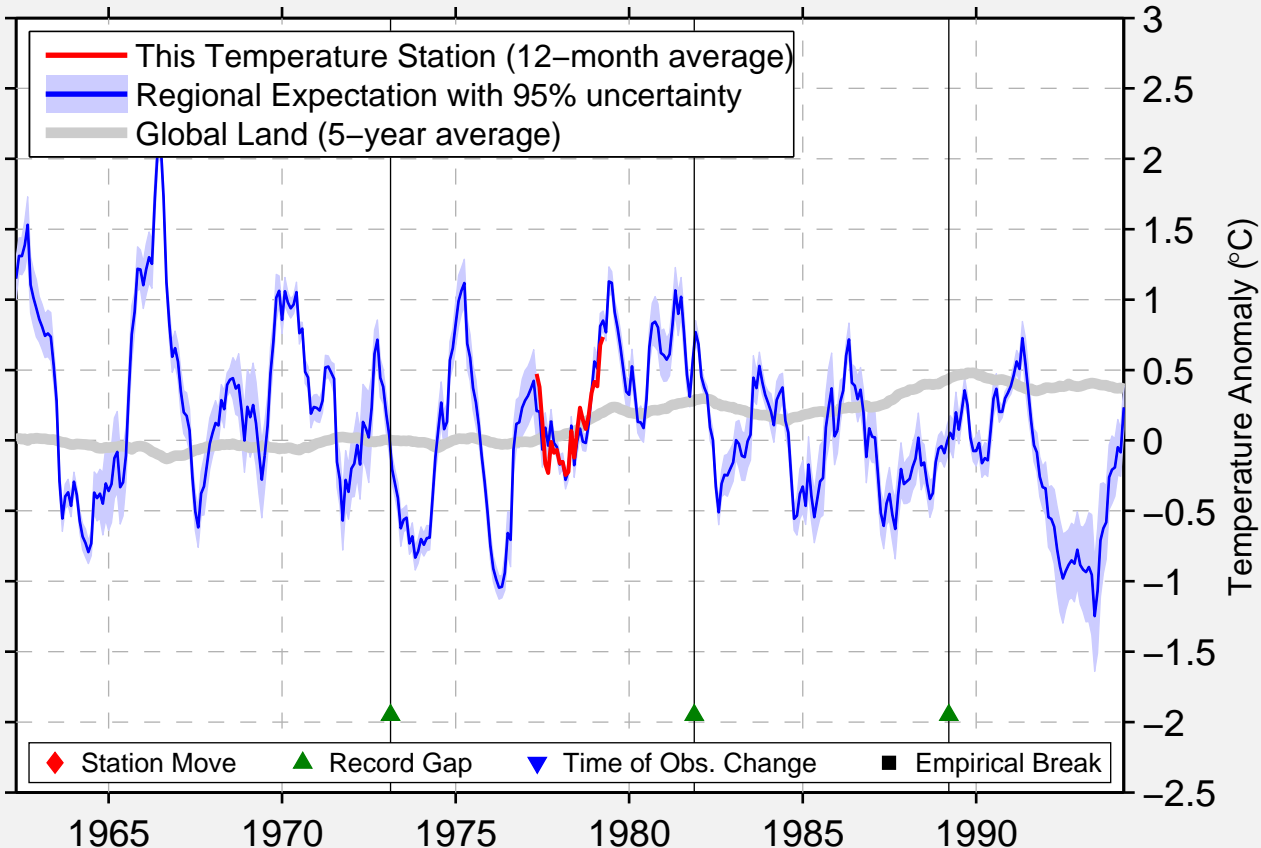

OCEMCIRI

42.700 N, 41.467 E (Georgia)

Data Quality Controlled and Aligned at Breakpoints

Berkeley Earth