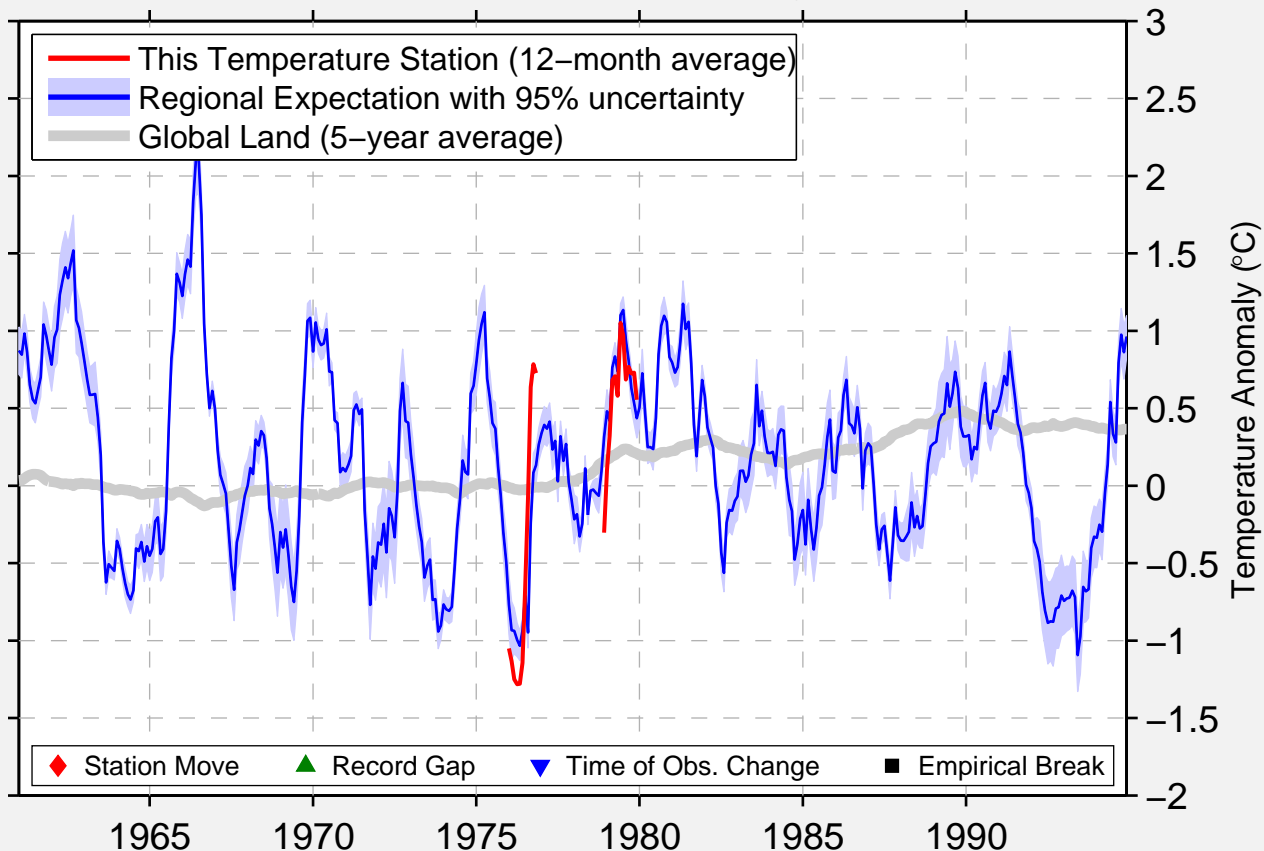

# ORPIRI

42.333 N, 42.817 E (Georgia)

Data Quality Controlled and Aligned at Breakpoints

Berkeley Earth