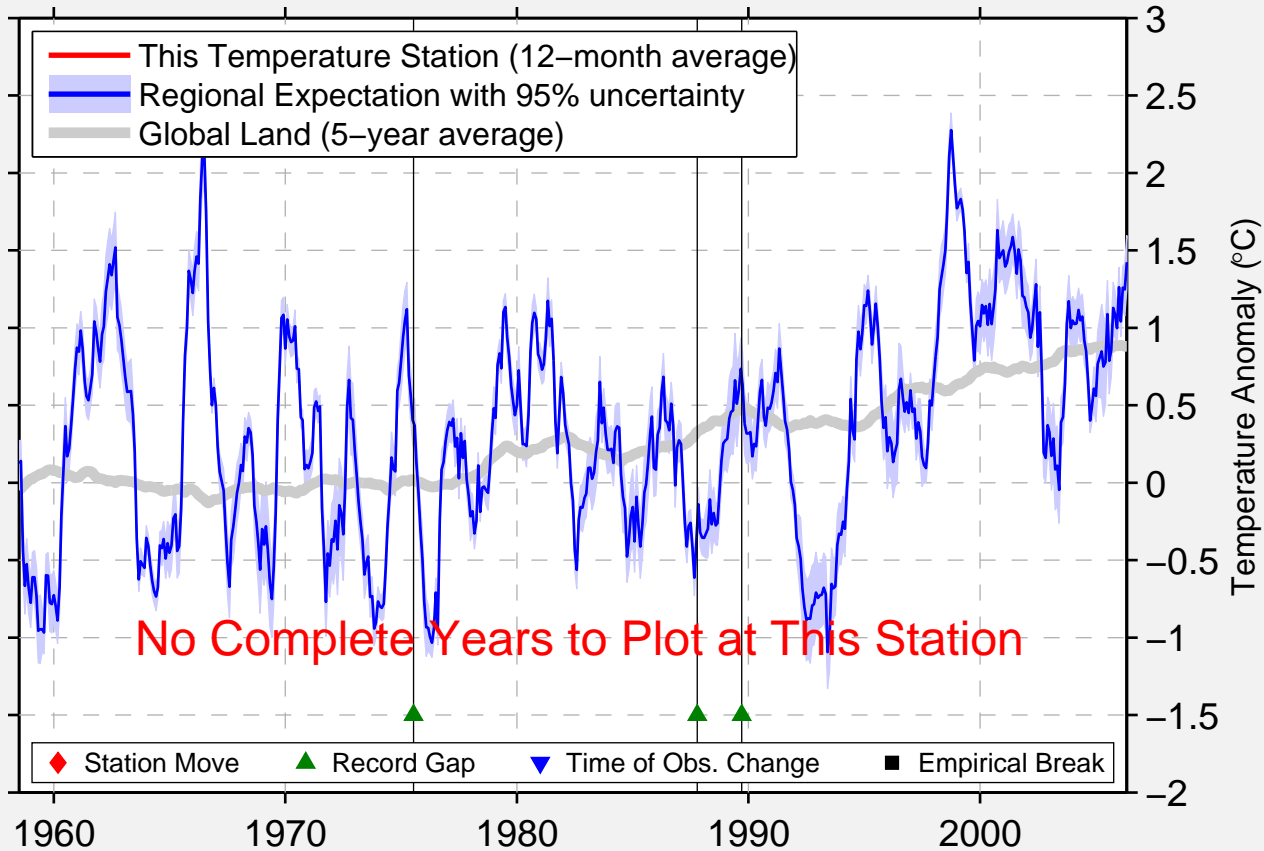

# TSIPA

42.017 N, 43.450 E (Georgia)

Data Quality Controlled and Aligned at Breakpoints

Berkeley Earth