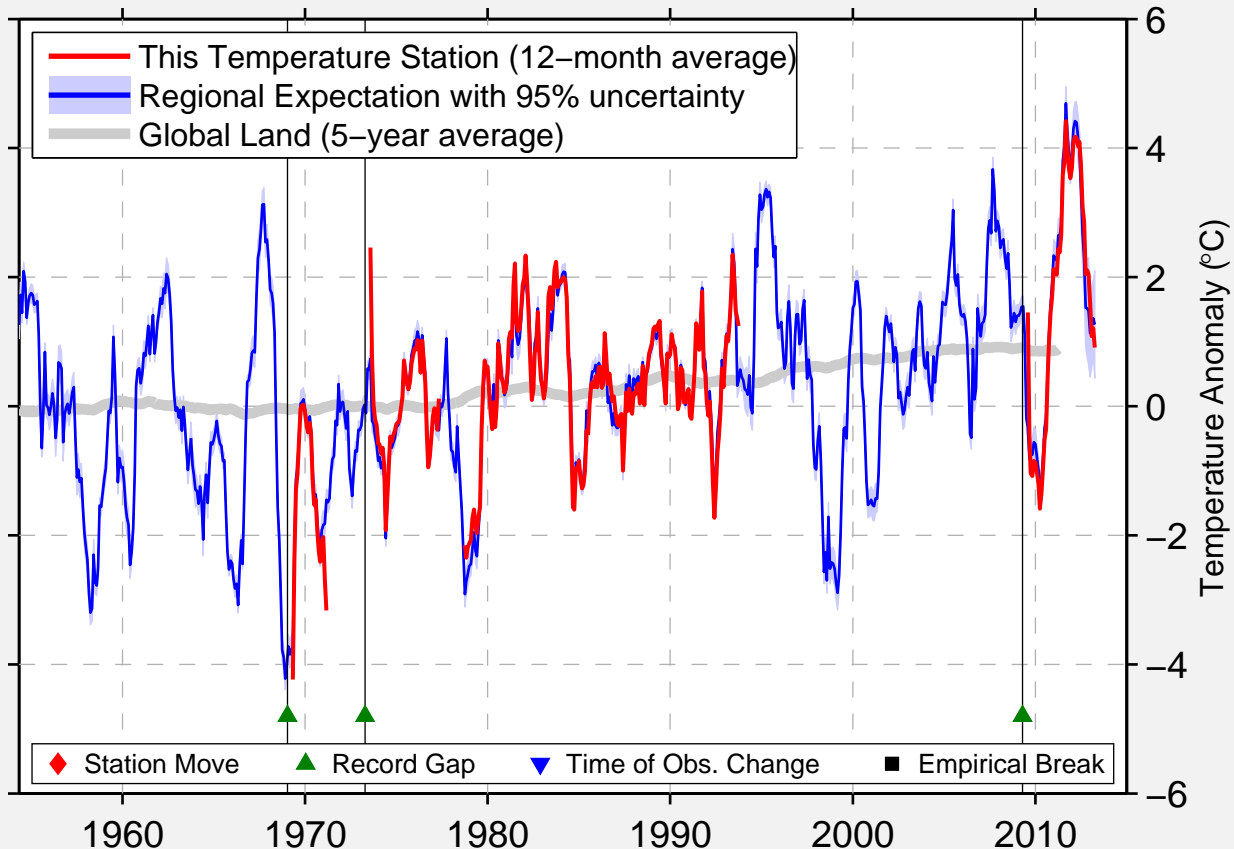

NOVY PORT

67.683 N, 72.867 E (Russia)

Data Quality Controlled and Aligned at Breakpoints

Berkeley Earth