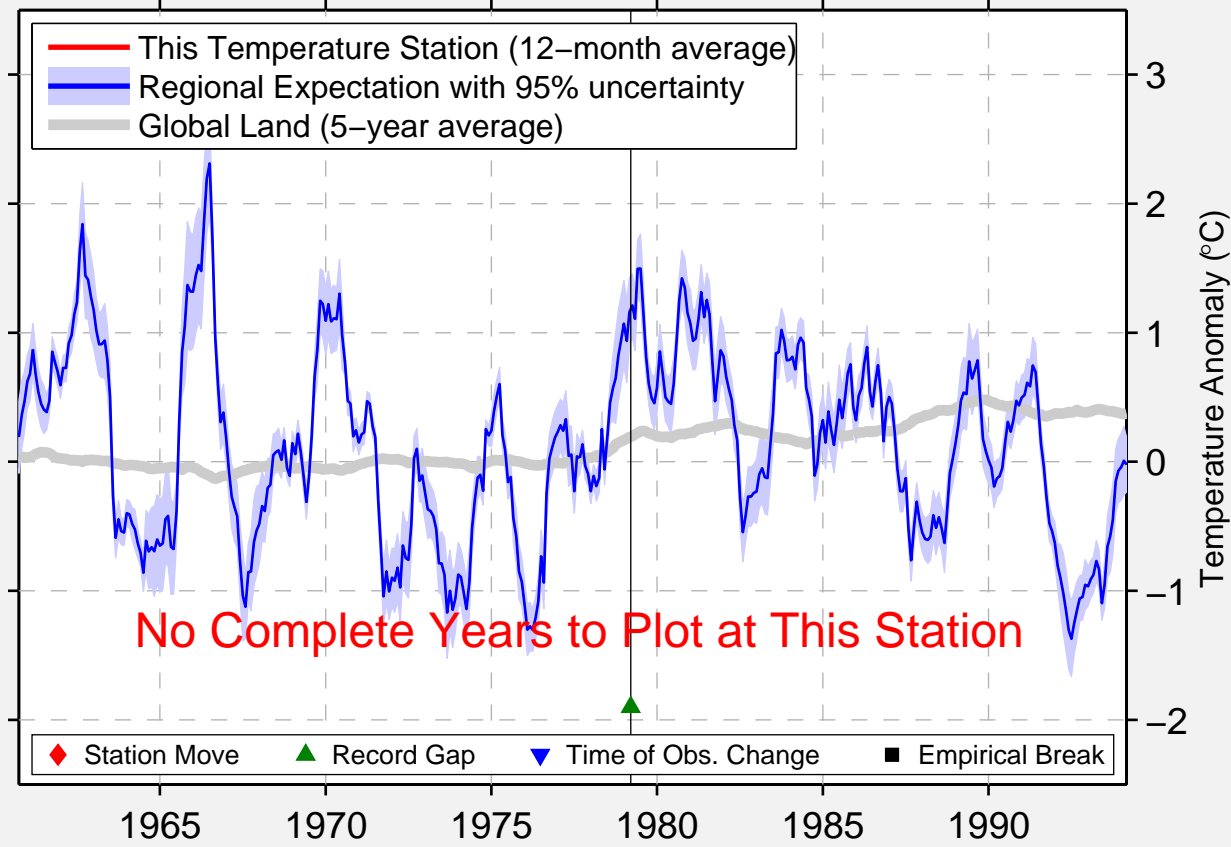

# AHALCIHE

41.633 N, 42.983 E (Georgia)

No Complete Years to Plot at This Station