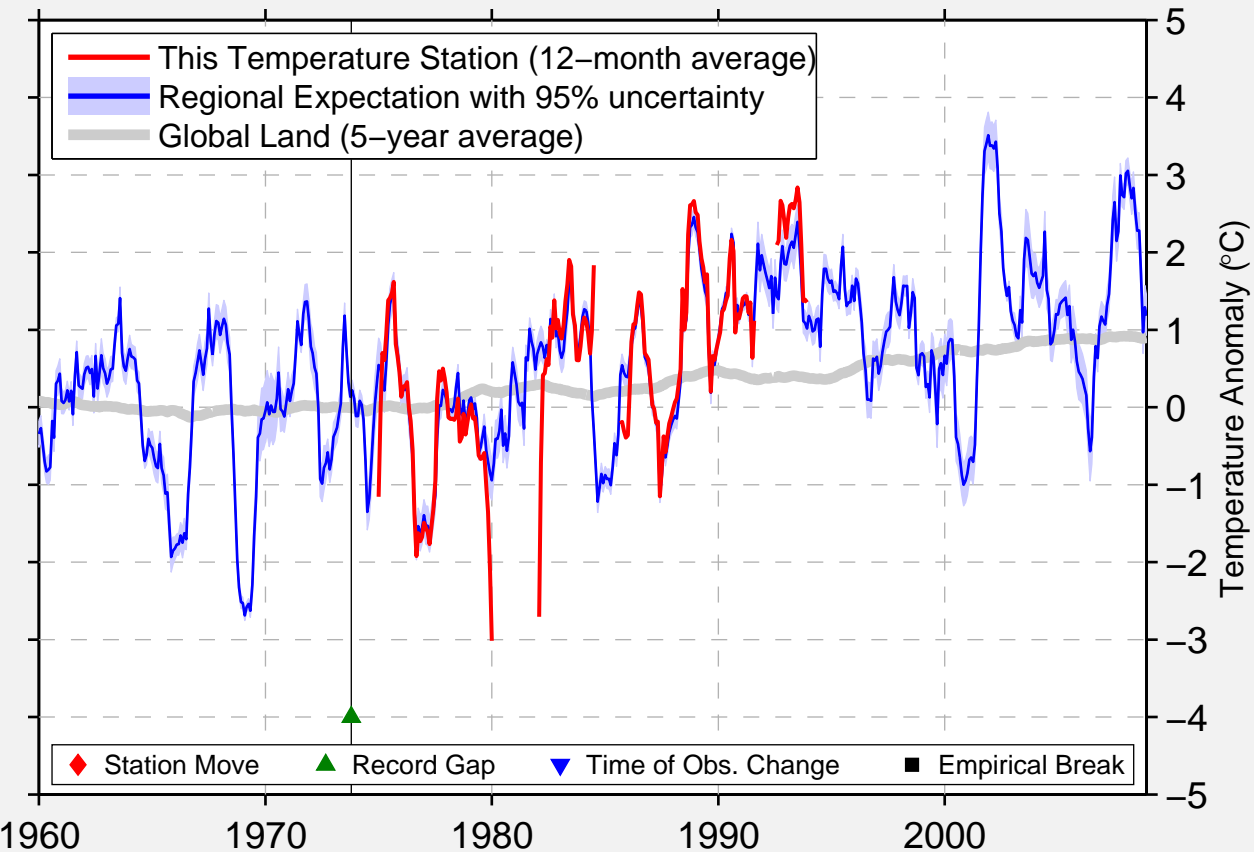

# MAMAKAN

57.800 N, 114.083 E (Russia)

1960

1970

1980

1990

2000

Data Quality Controlled and Aligned at Breakpoints

Berkeley Earth