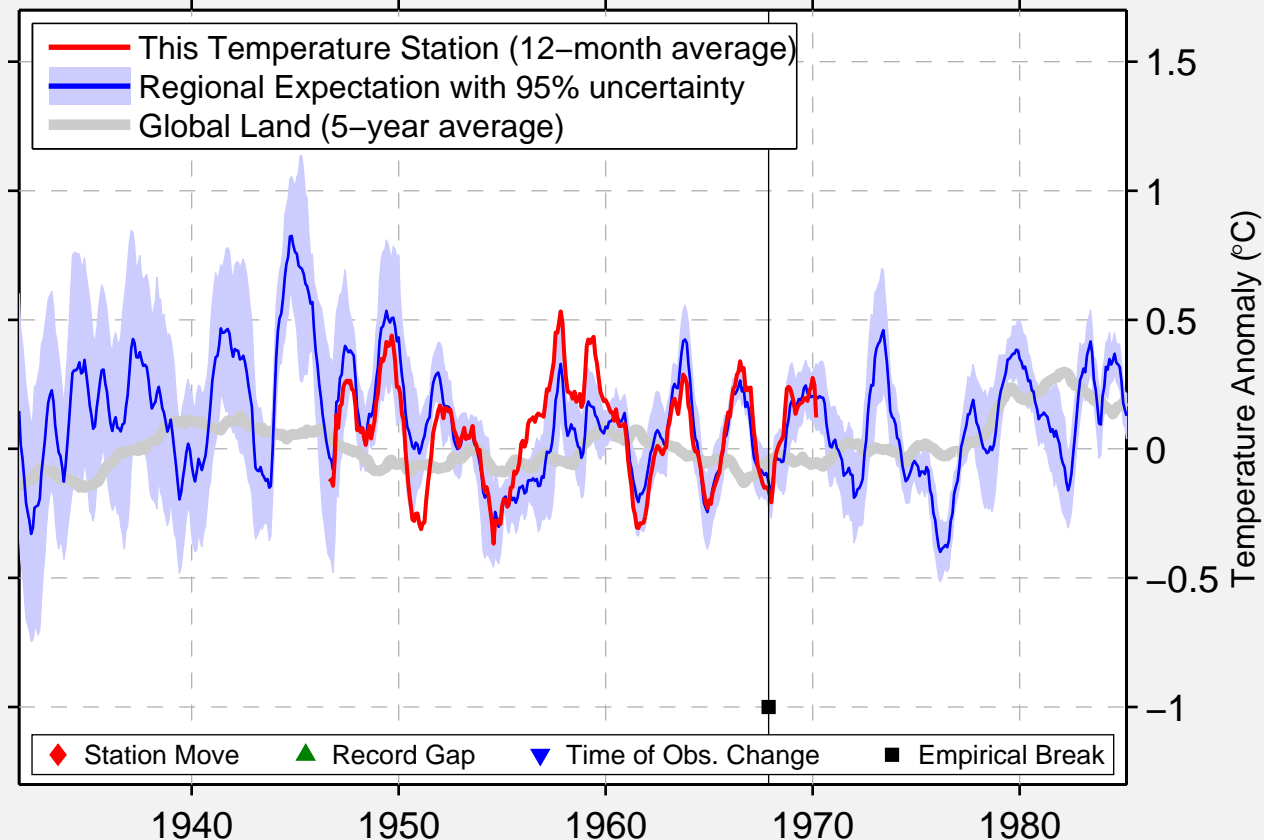

FRANCEVILLE GABO FRAN

1.615 S, 13.550 E (Gabon)

Data Quality Controlled and Aligned at Breakpoints

Berkeley Earth