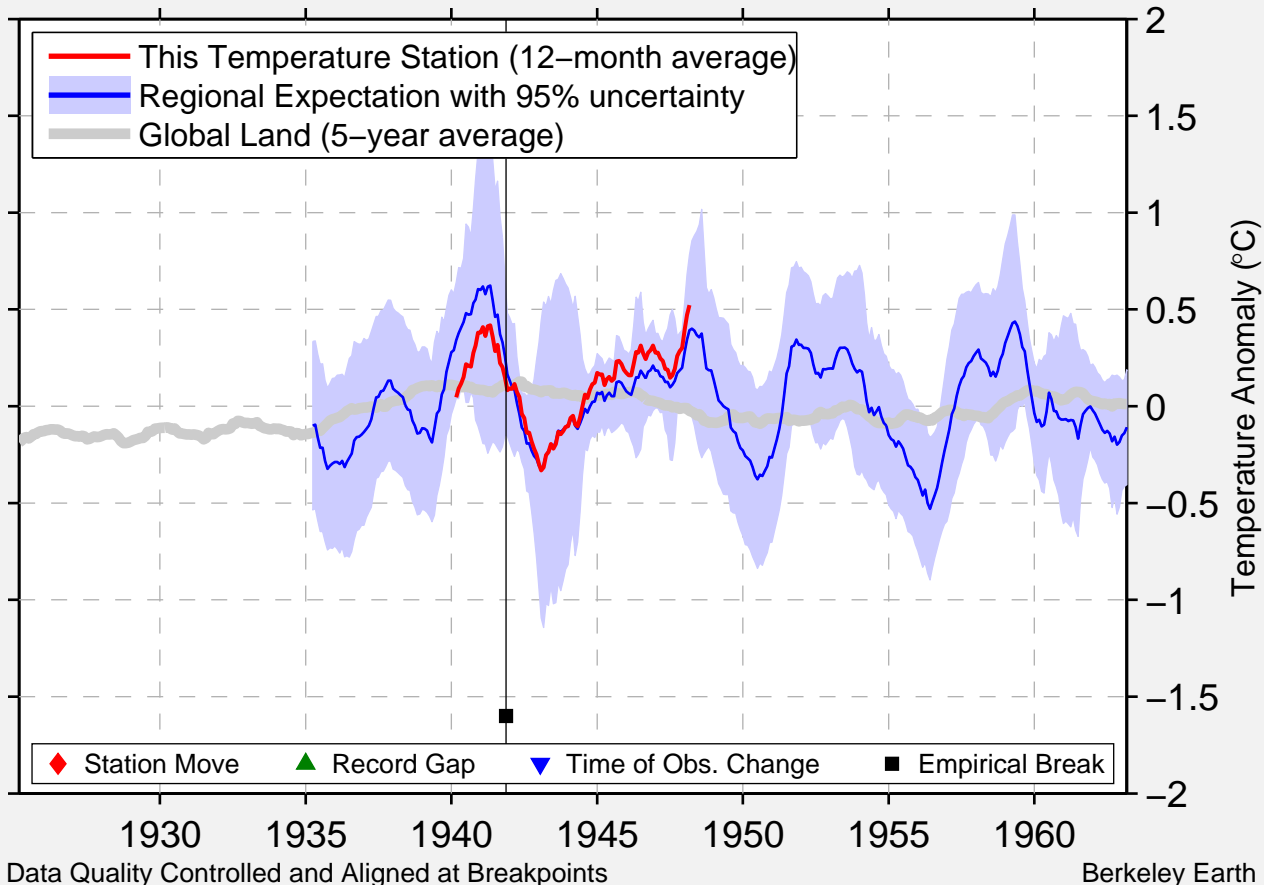

TAIOHAE

8.920 S, 140.080 W (French Polynesia [France])

Data Quality Controlled and Aligned at Breakpoints

Berkeley Earth