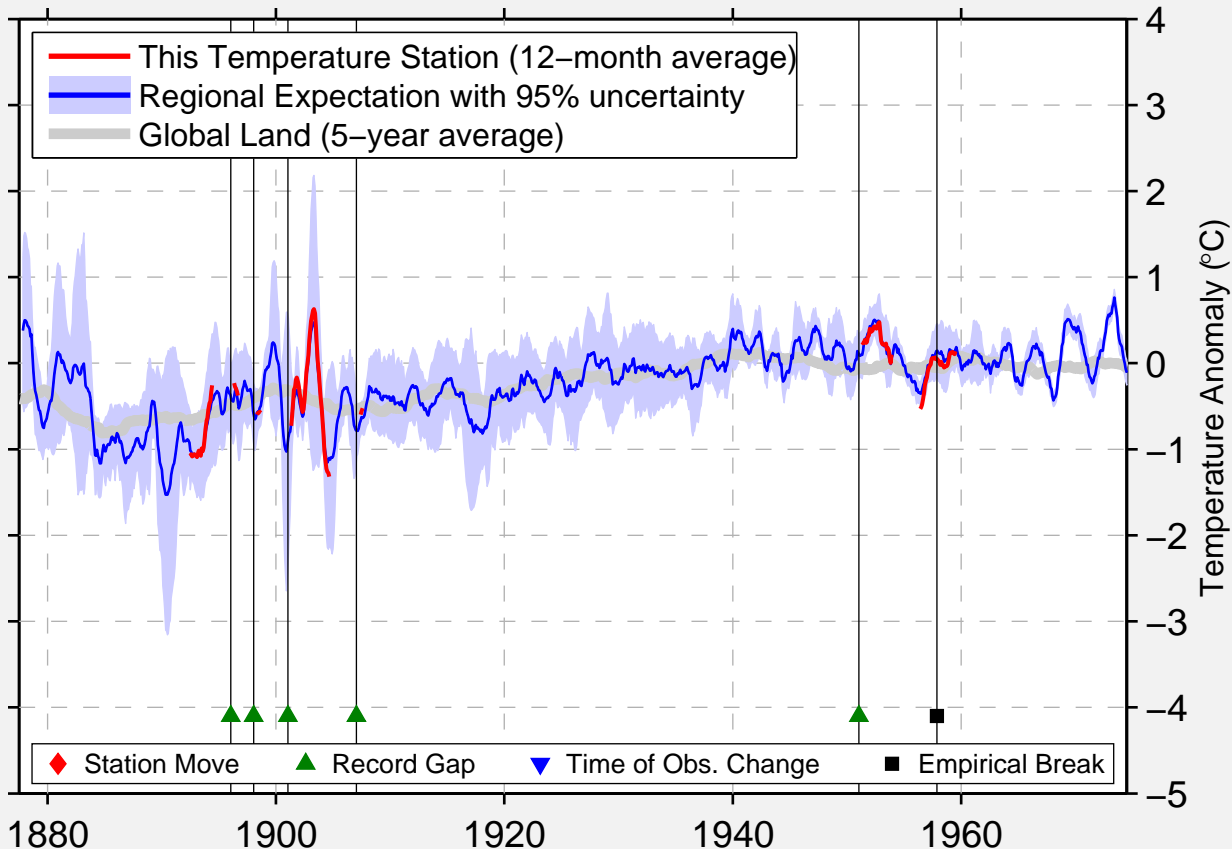

PAPEETE (AUAE)

17.530 S, 151.900 W (French Polynesia [France])

Data Quality Controlled and Aligned at Breakpoints

Berkeley Earth