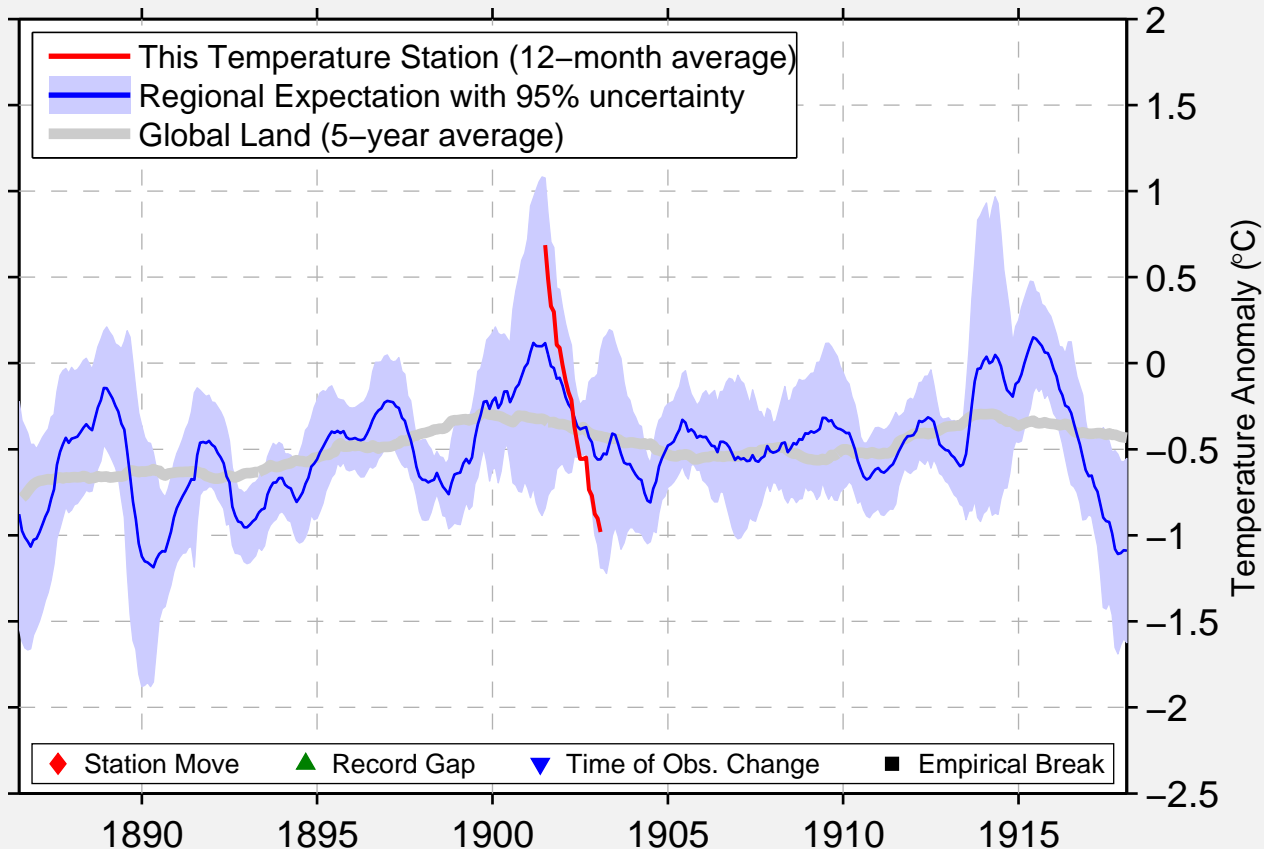

ILE ROYALE

5.270 N, 54.530 W (French Guiana [France])

Data Quality Controlled and Aligned at Breakpoints

Berkeley Earth