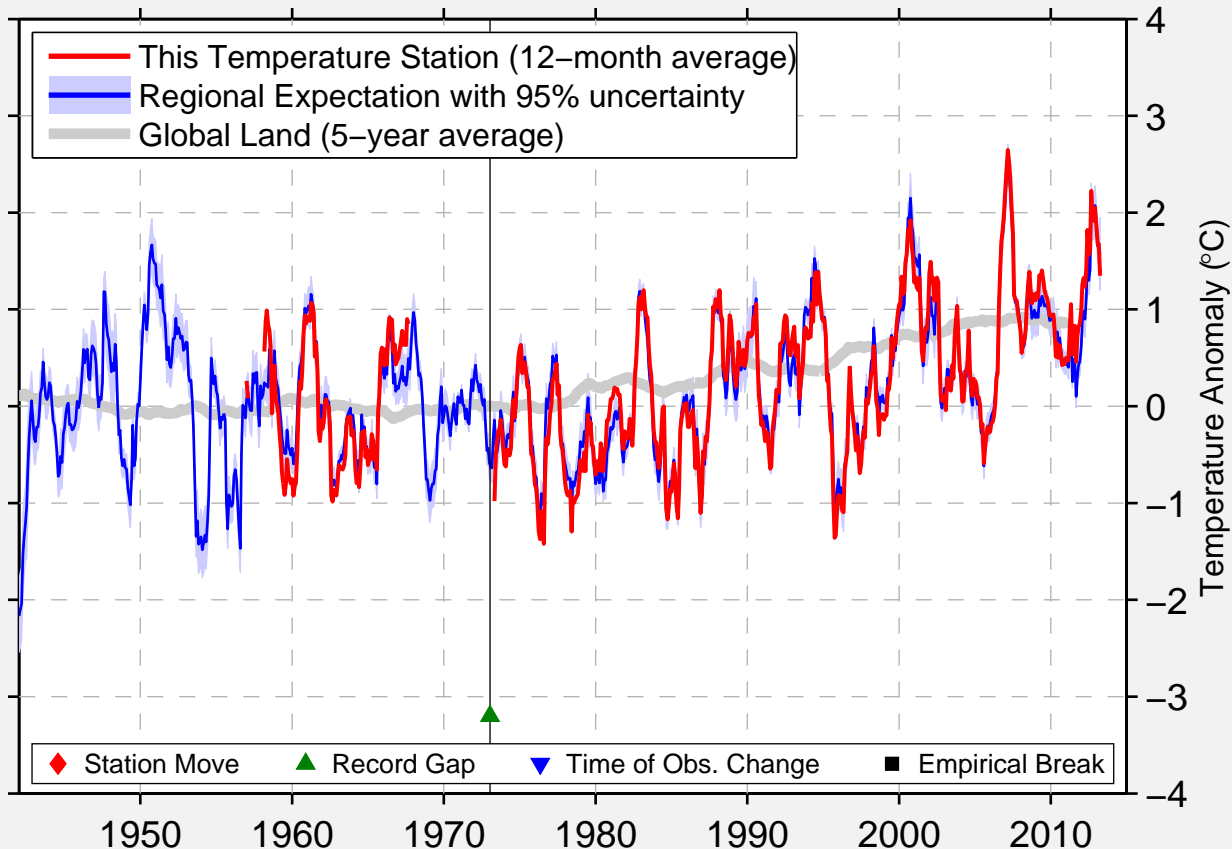

DROBETA TURNU SEVER

44.633 N, 22.633 E (Romania)

Data Quality Controlled and Aligned at Breakpoints

Berkeley Earth