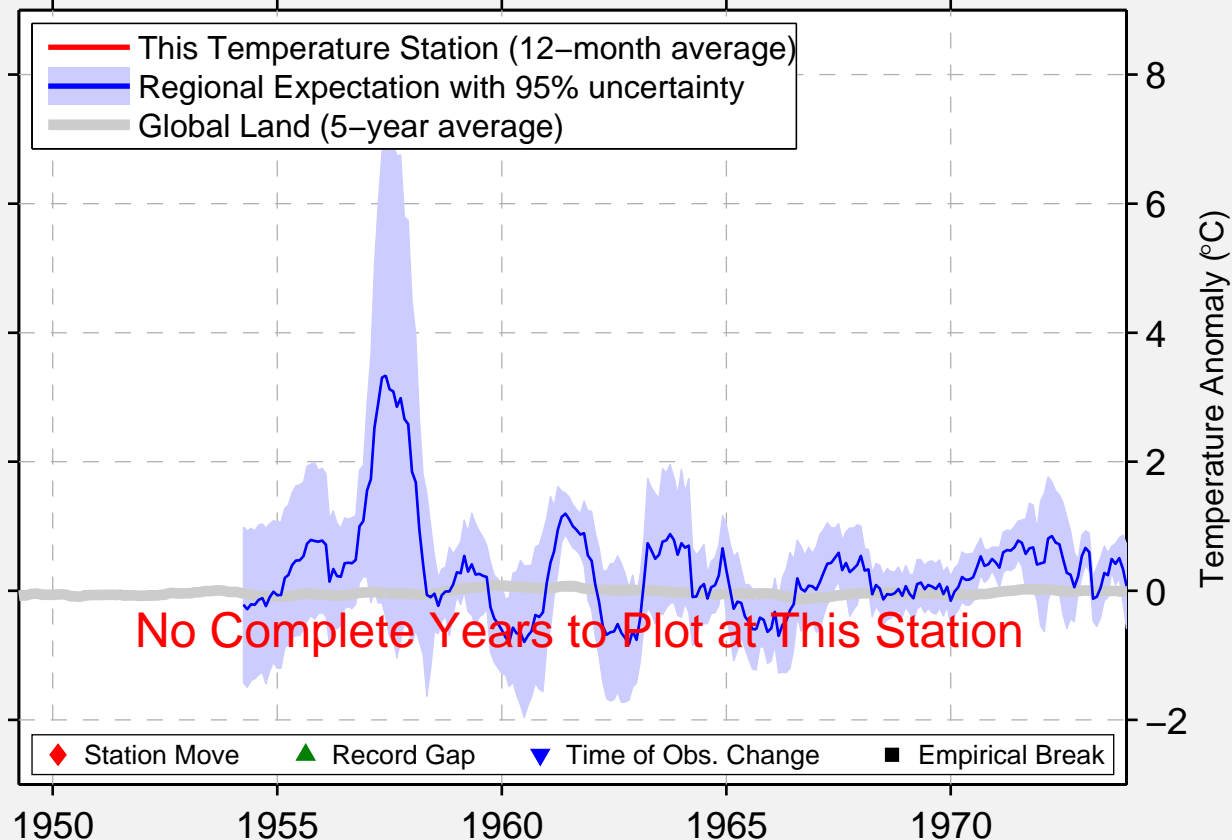

SOVIETSKAYA

78.400 S, 87.600 E (Antarctica)

Data Quality Controlled and Aligned at Breakpoints

Berkeley Earth