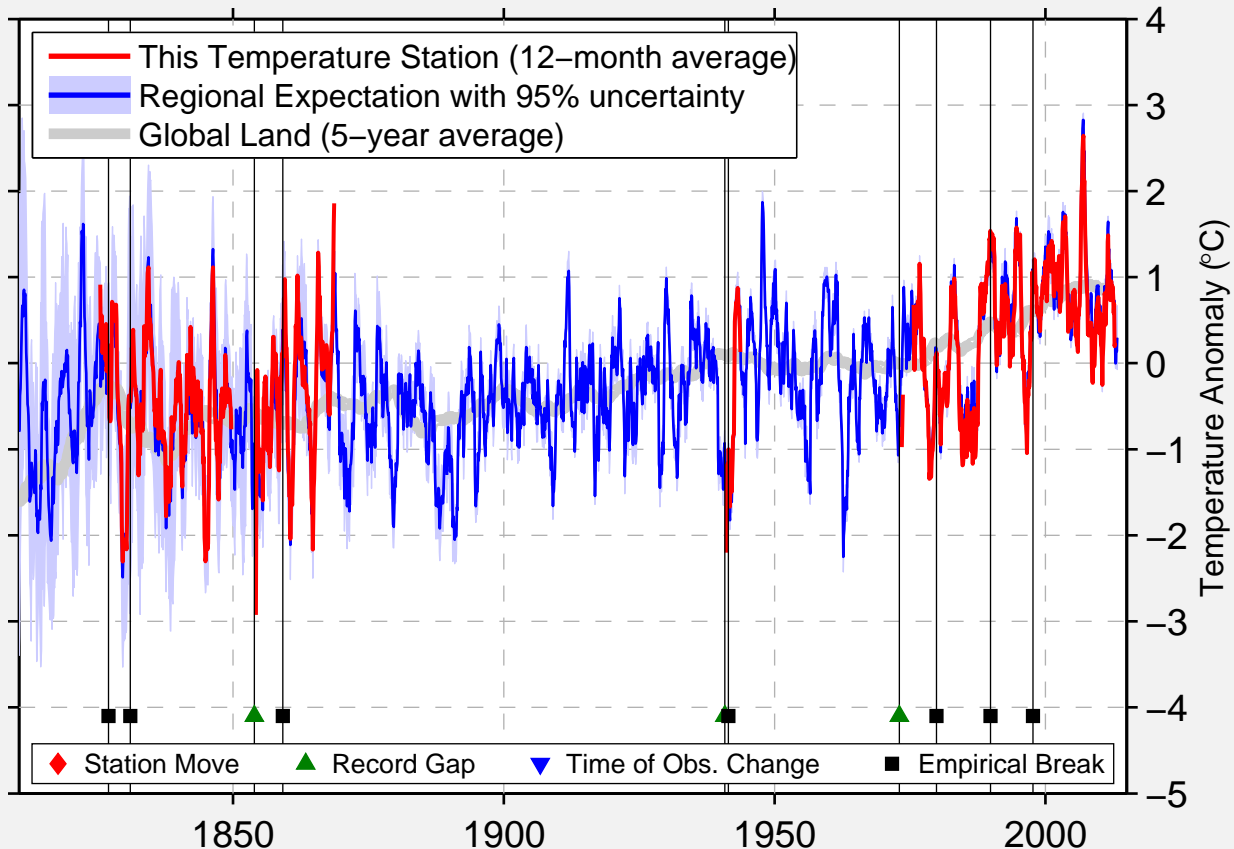

METZ/FRESCATY

49.083 N, 6.133 E (France)

Data Quality Controlled and Aligned at Breakpoints

Berkeley Earth