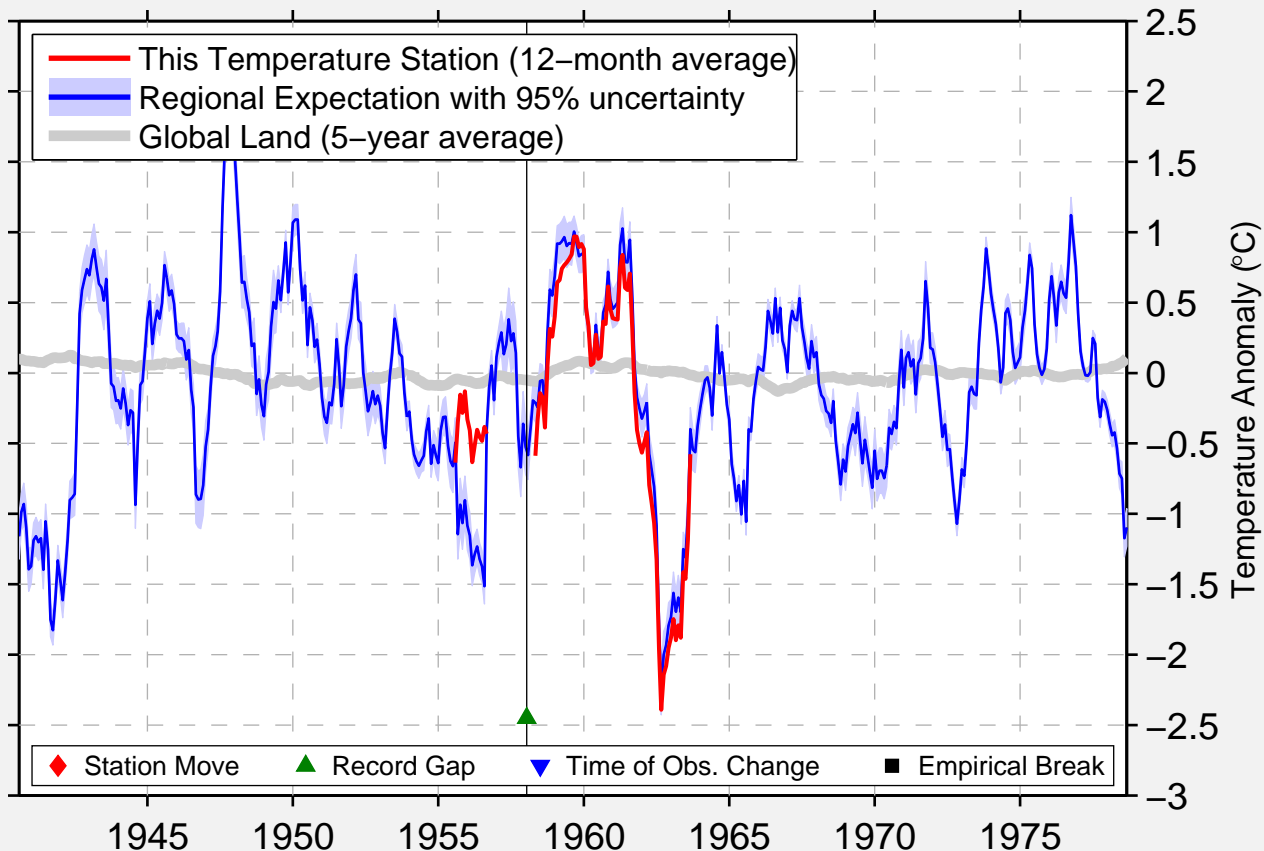

GROSTENQUIN A FRANCE

49.020 N, 6.700 E (France)

Data Quality Controlled and Aligned at Breakpoints

Berkeley Earth