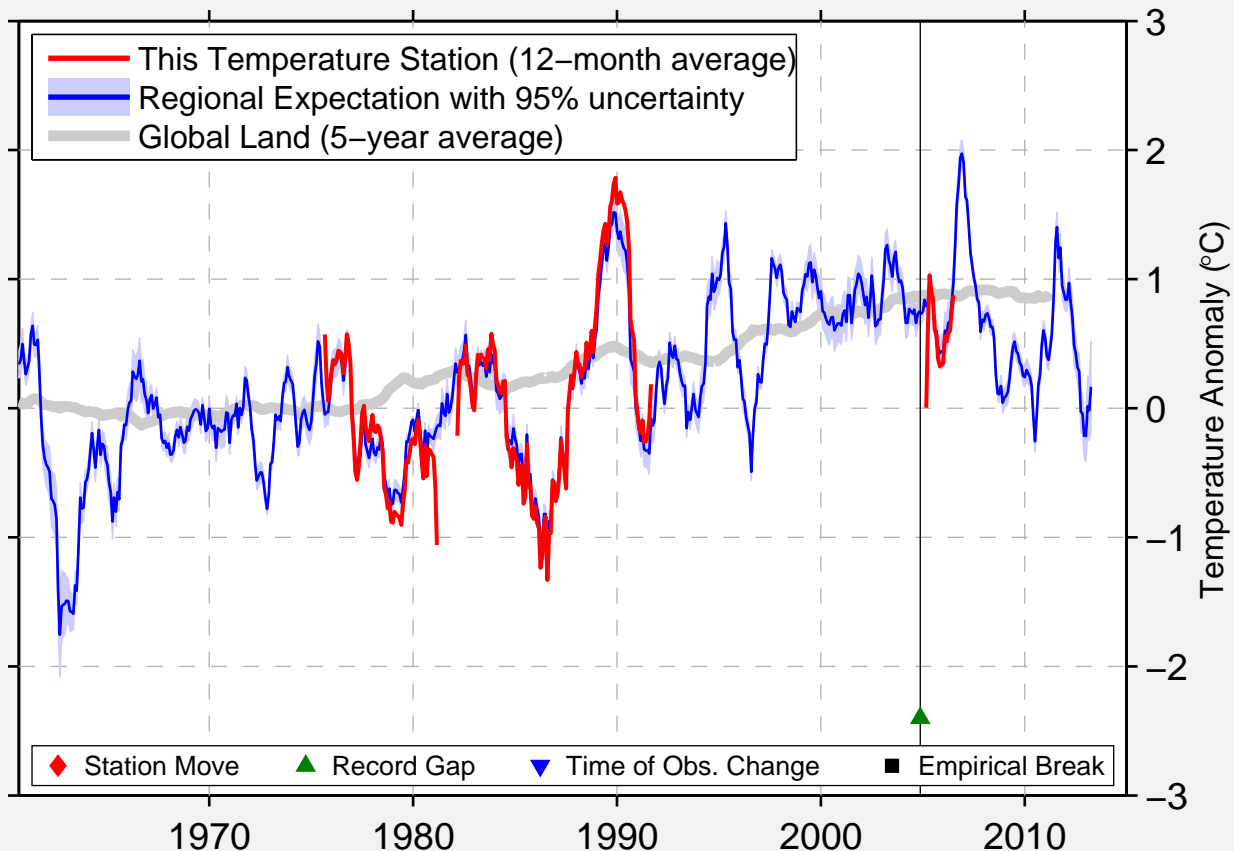

POINTE DU ROC

48.833 N, 1.617 W (France)

Data Quality Controlled and Aligned at Breakpoints

Berkeley Earth