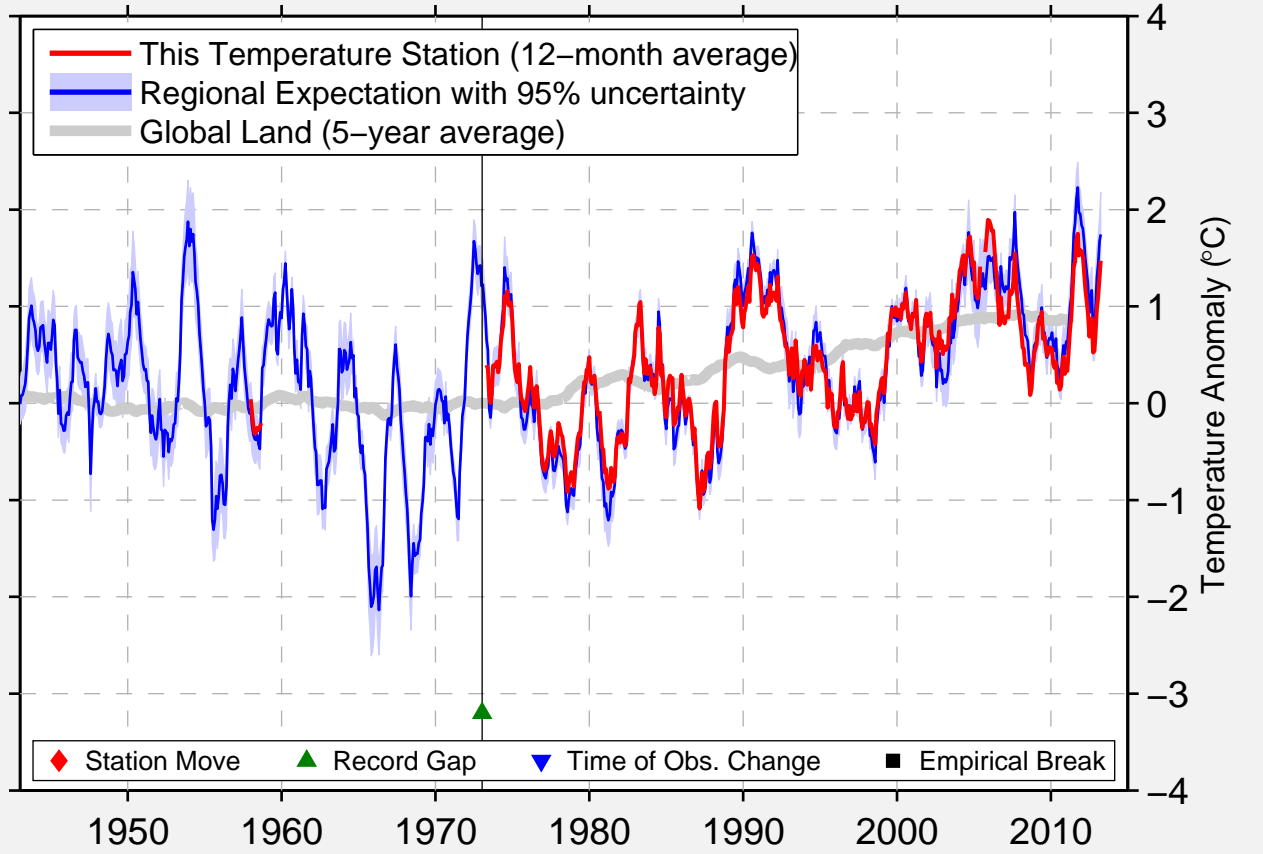

FRUHOLMEN FYR

71.100 N, 23.983 E (Norway)

Data Quality Controlled and Aligned at Breakpoints

Berkeley Earth