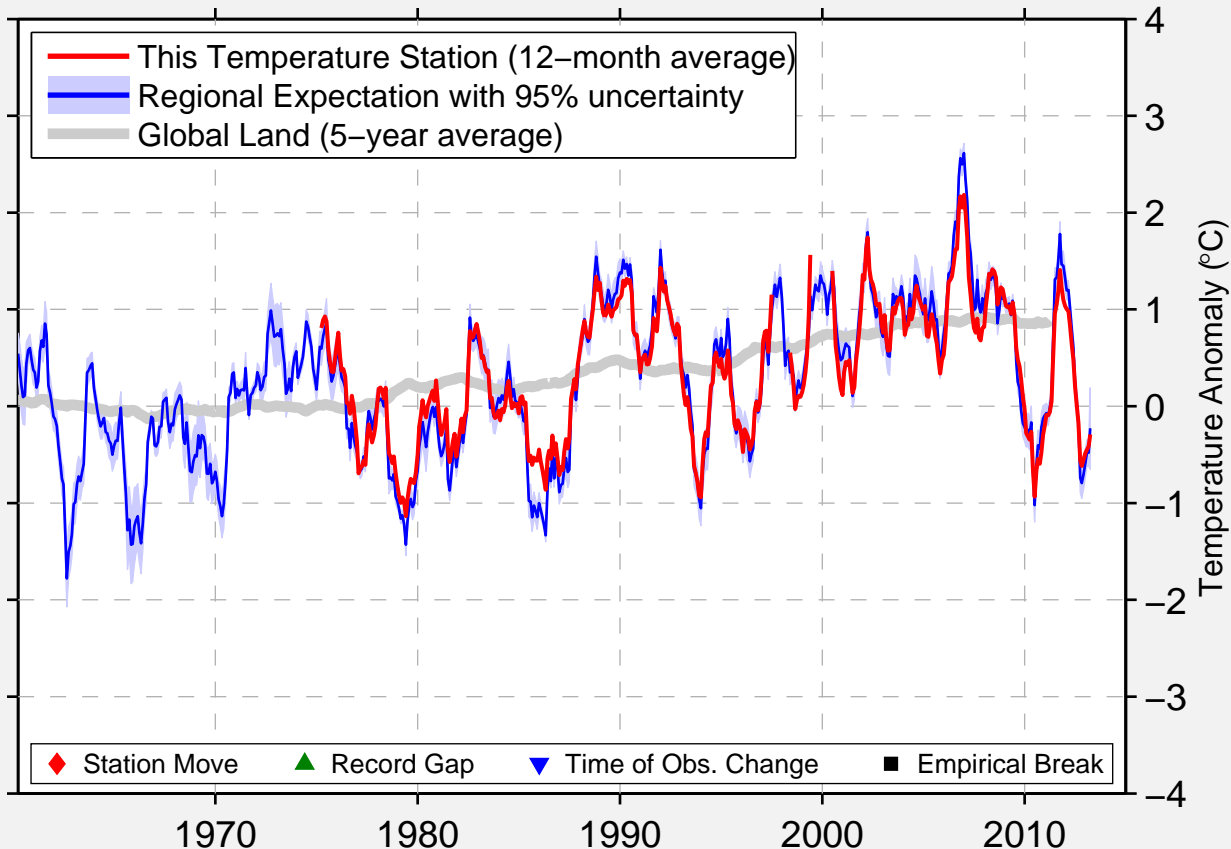

SLATTEROY FYR

59.917 N, 5.067 E (Norway)

Data Quality Controlled and Aligned at Breakpoints

Berkeley Earth