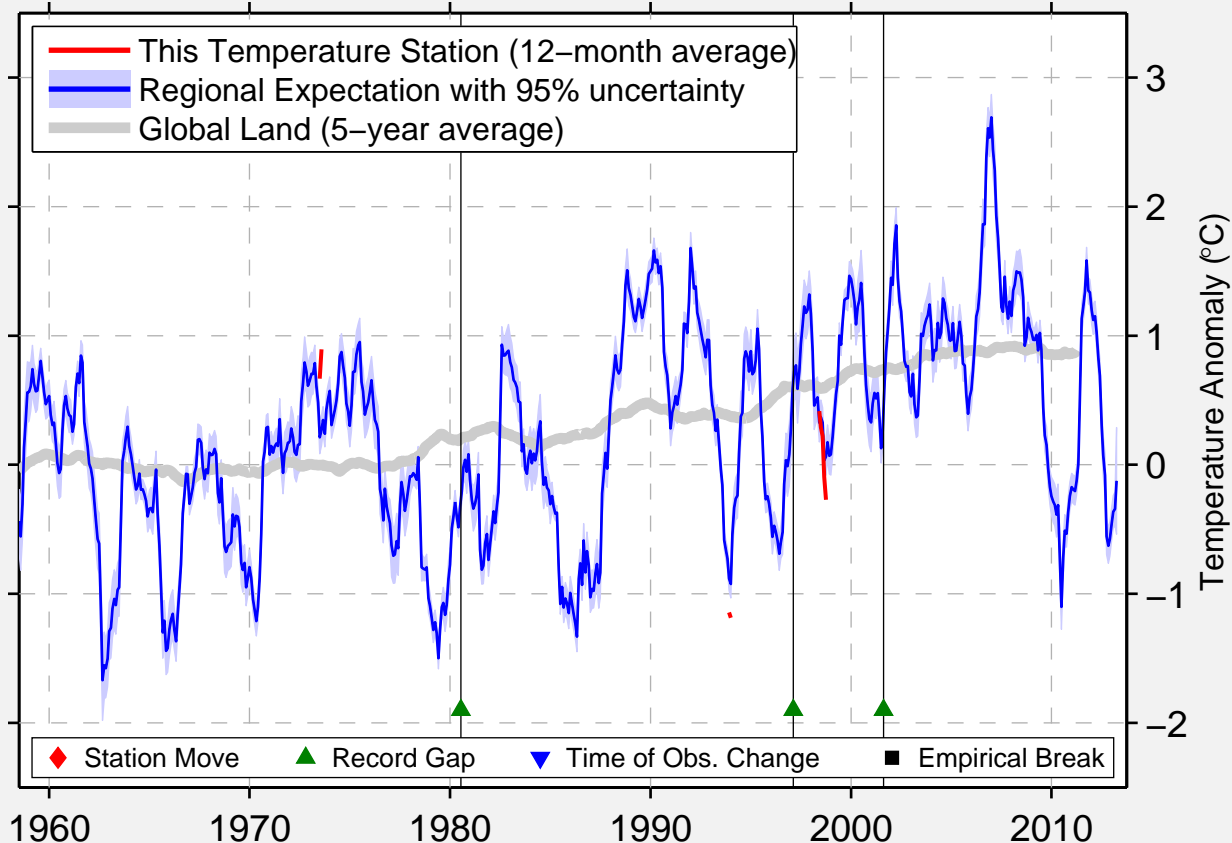

# LISTA FLYPLASS

58.100 N, 6.633 E (Norway)

Data Quality Controlled and Aligned at Breakpoints

Berkeley Earth