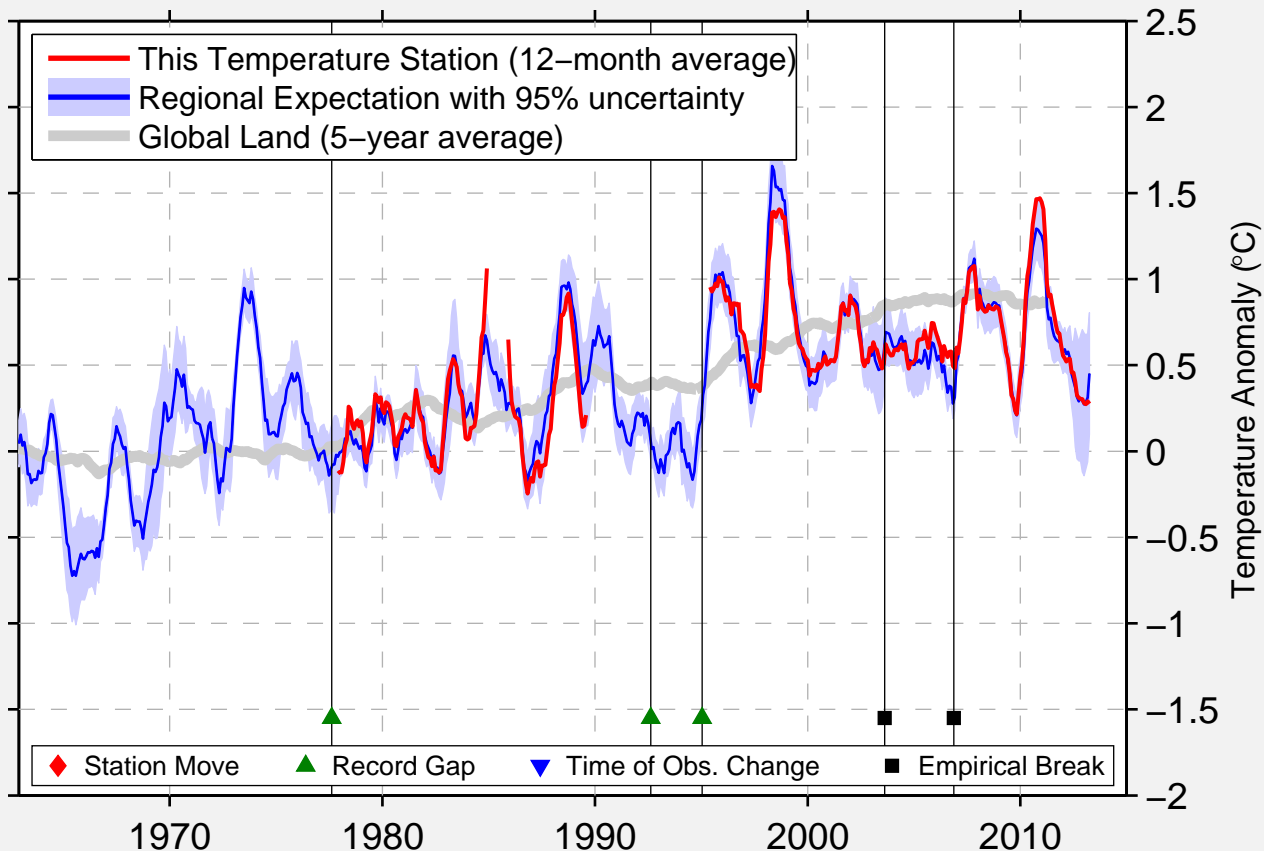

# POINDIMIE /NLLÉ-CAL

20.933 S, 165.317 E (New Caledonia [France])

Data Quality Controlled and Aligned at Breakpoints

Berkeley Earth