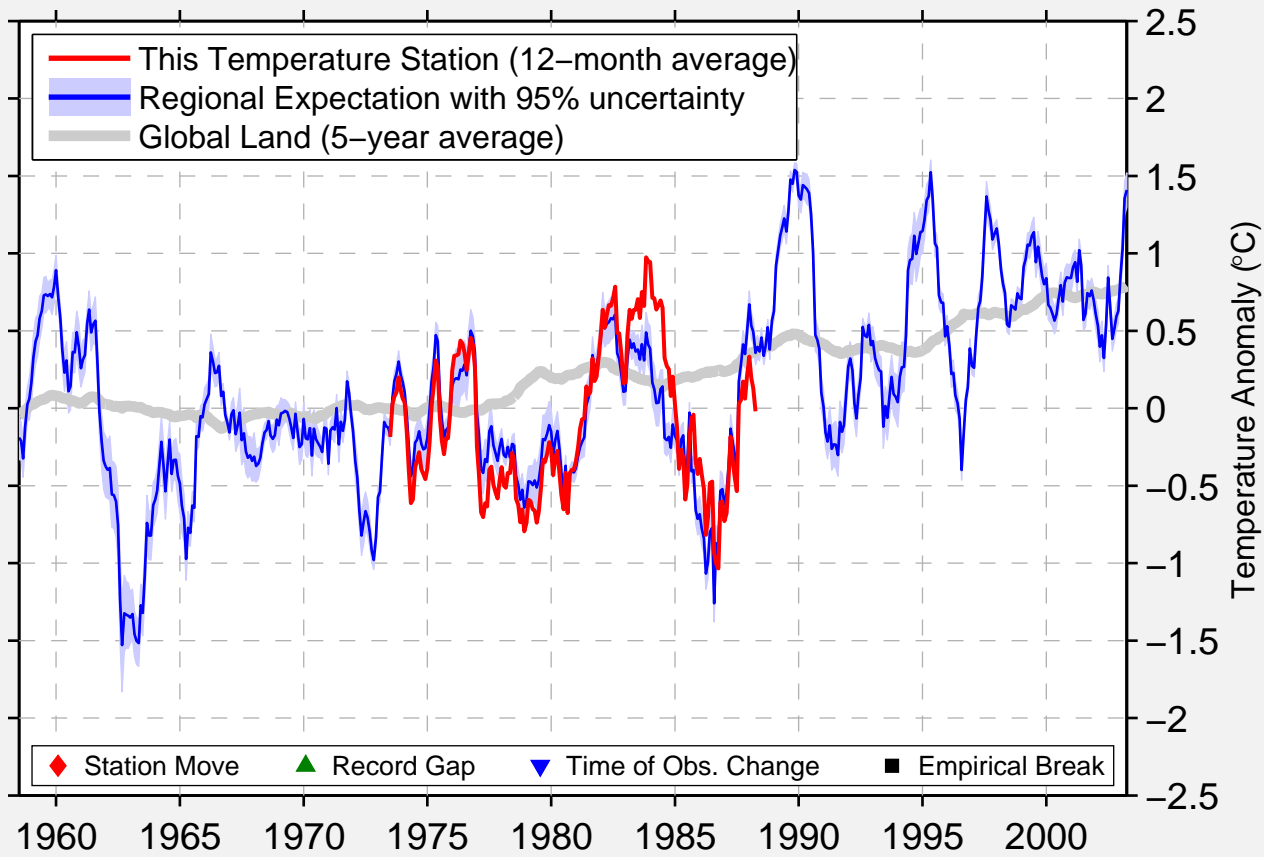

ROSTRENE

48.233 N, 3.300 W (France)

Data Quality Controlled and Aligned at Breakpoints

Berkeley Earth