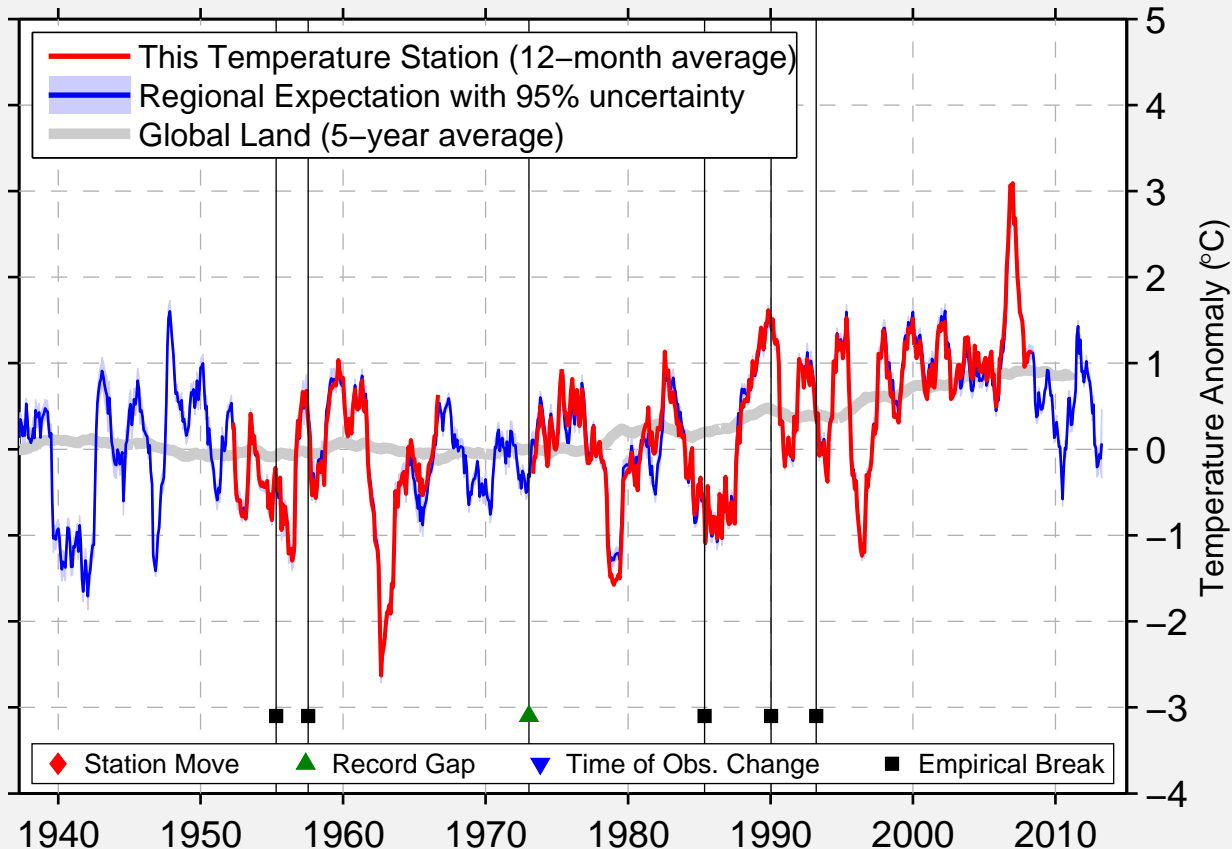

# SOESTERBERG

52.133 N, 5.283 E (Netherlands)

Data Quality Controlled and Aligned at Breakpoints

Berkeley Earth