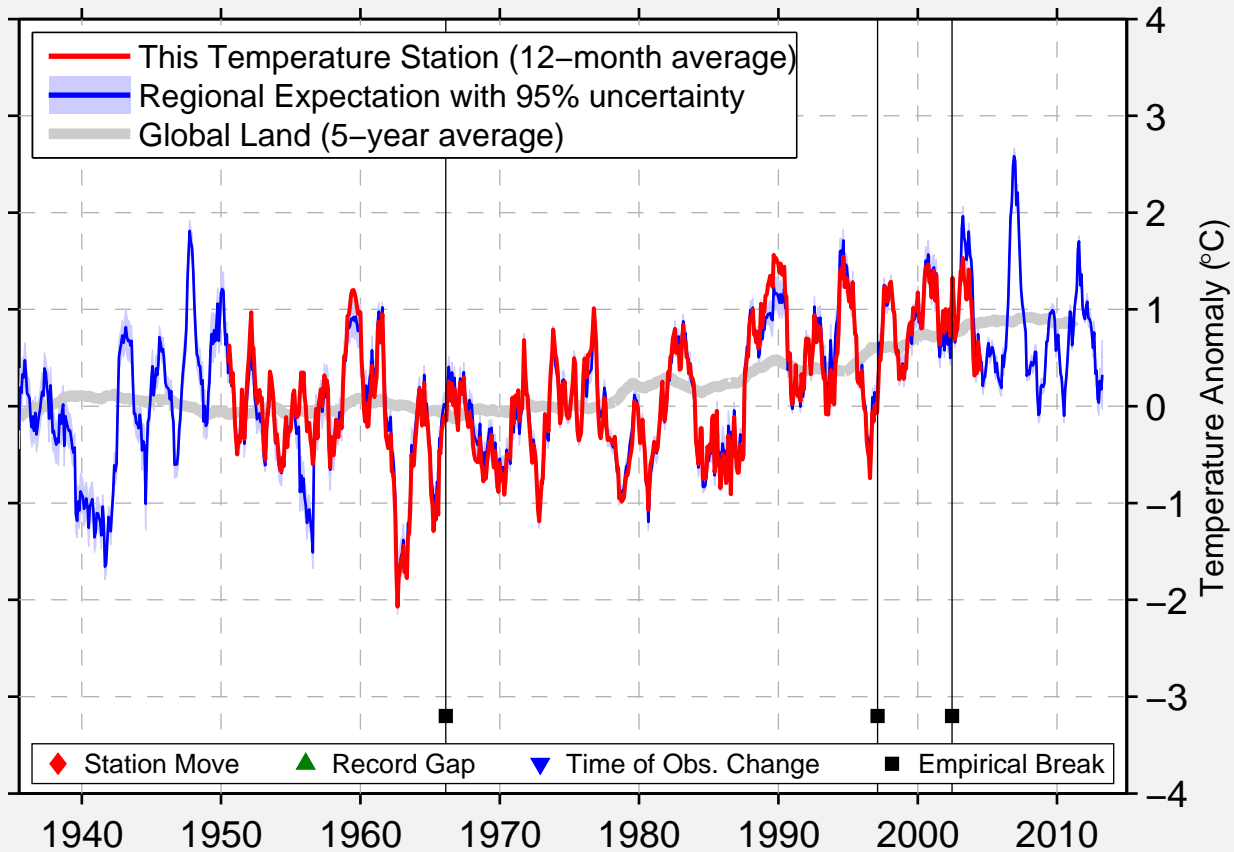

# LANGRES

47.830 N, 5.310 E (France)

Data Quality Controlled and Aligned at Breakpoints

Berkeley Earth