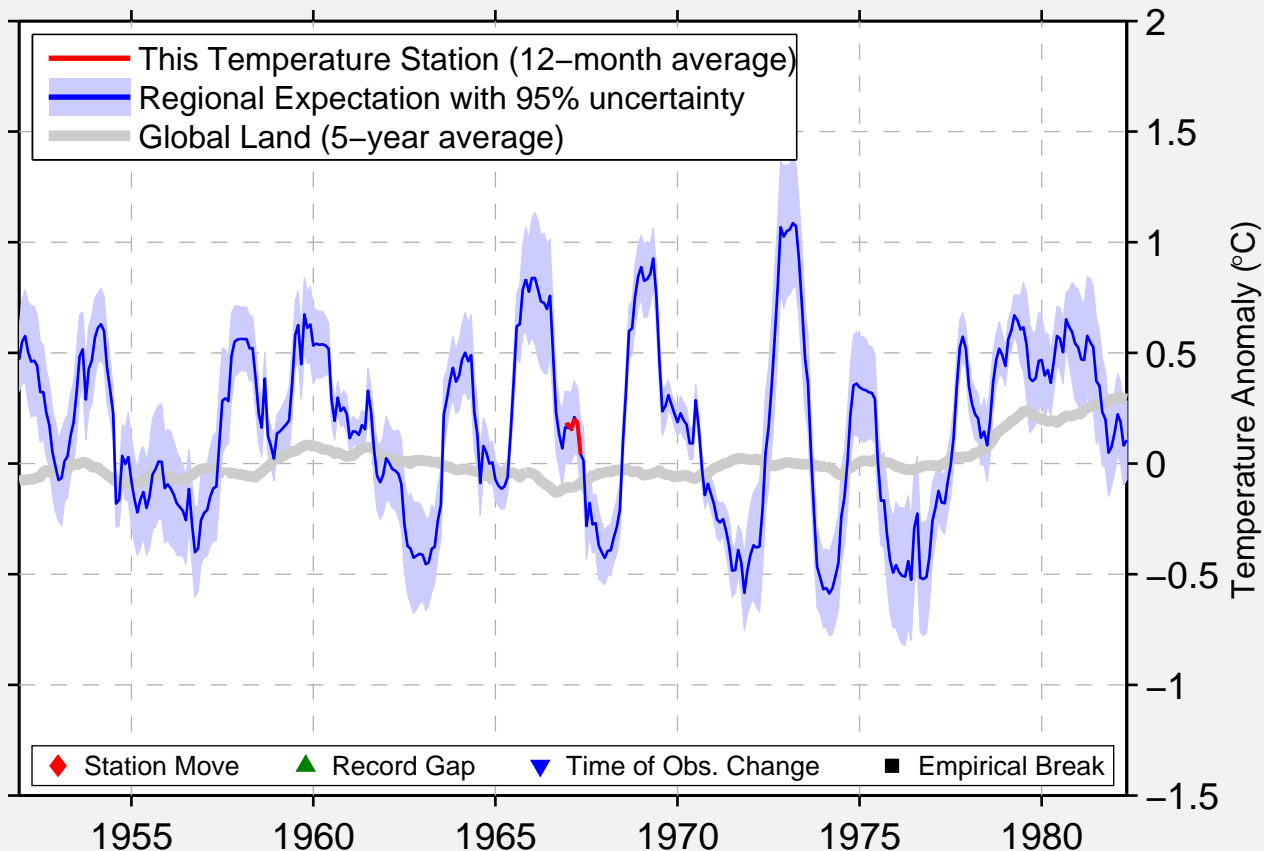

MOUNG PHA LANE

16.683 N, 105.550 E (Laos)

Data Quality Controlled and Aligned at Breakpoints

Berkeley Earth