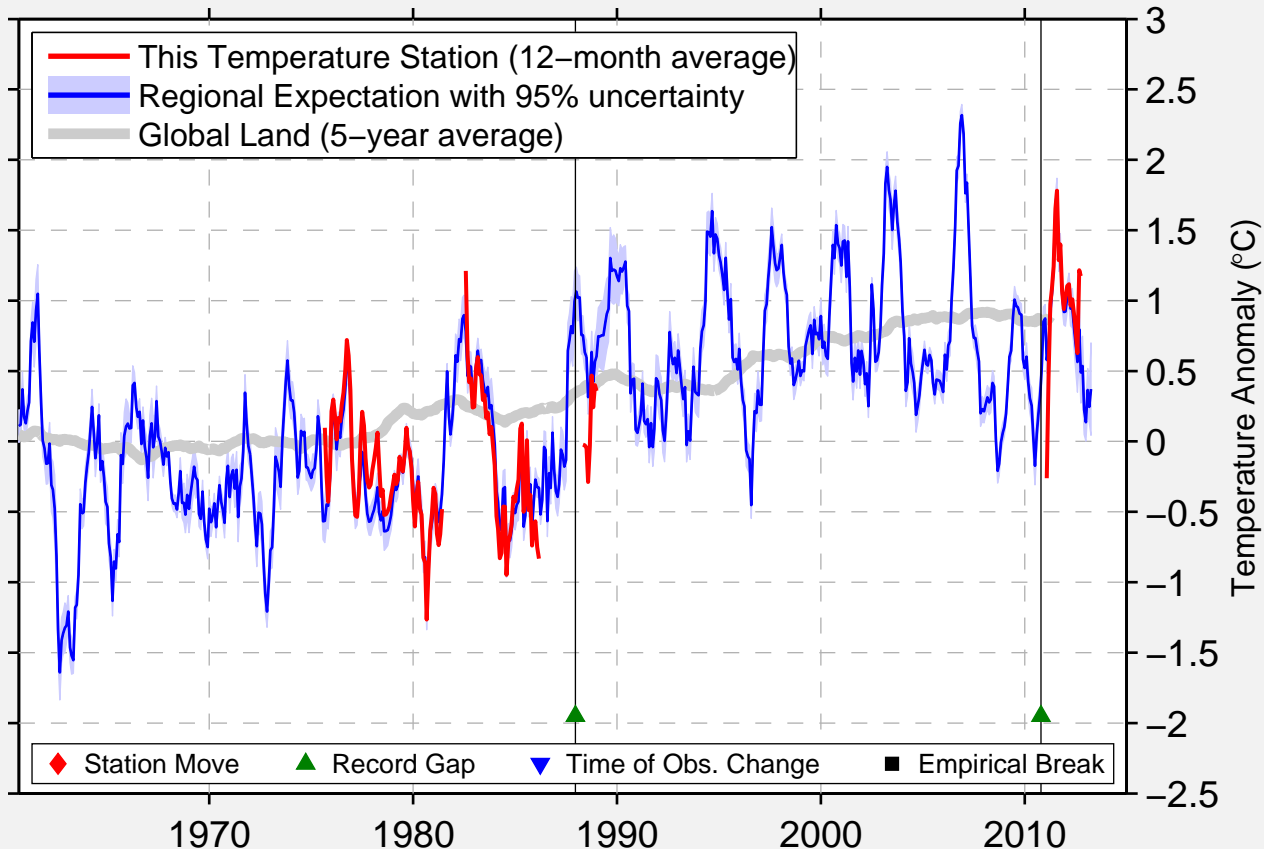

# LES SAUVAGES

45.933 N, 4.383 E (France)

Data Quality Controlled and Aligned at Breakpoints

Berkeley Earth