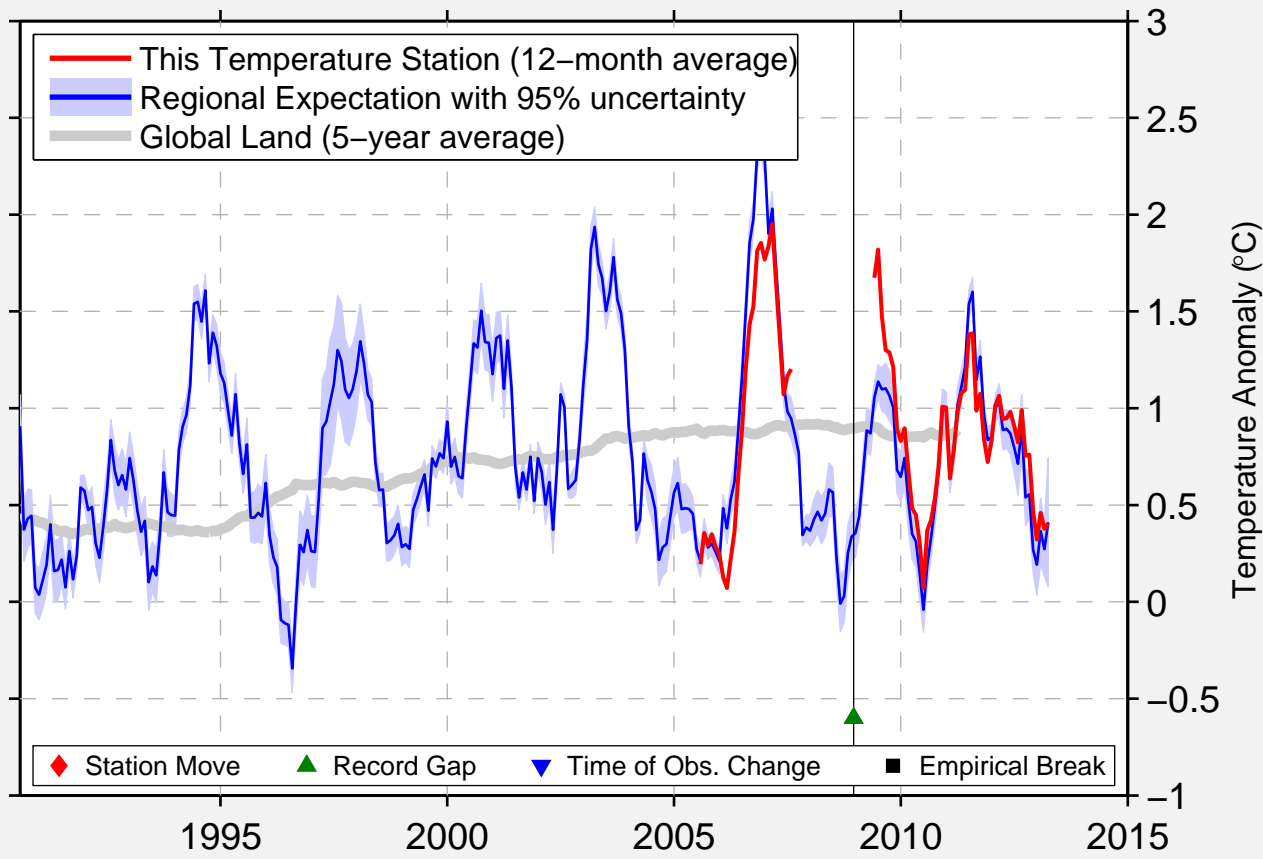

GRENONBLE LVD

45.217 N, 5.850 E (France)

Data Quality Controlled and Aligned at Breakpoints

Berkeley Earth