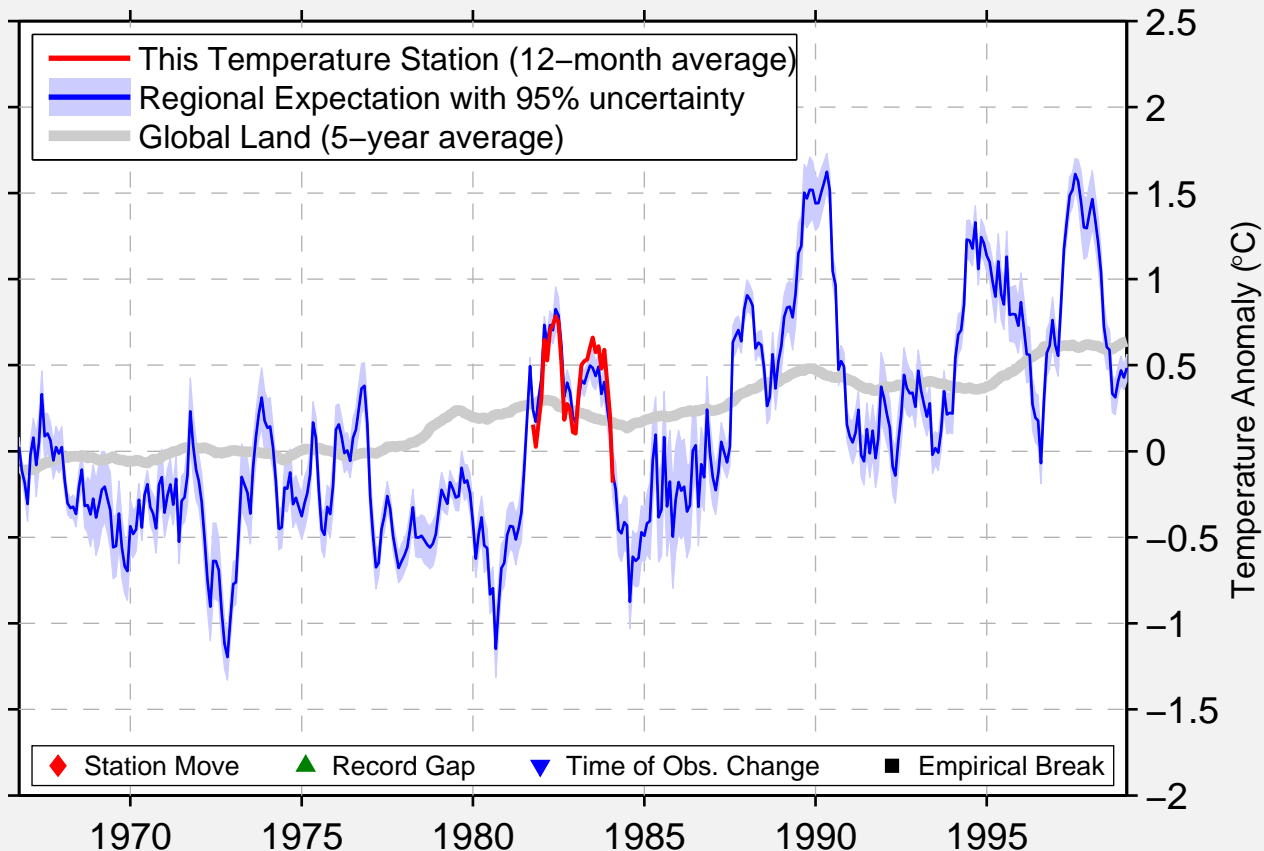

AURILLAC CITY

44.900 N, 2.417 E (France)

Data Quality Controlled and Aligned at Breakpoints

Berkeley Earth