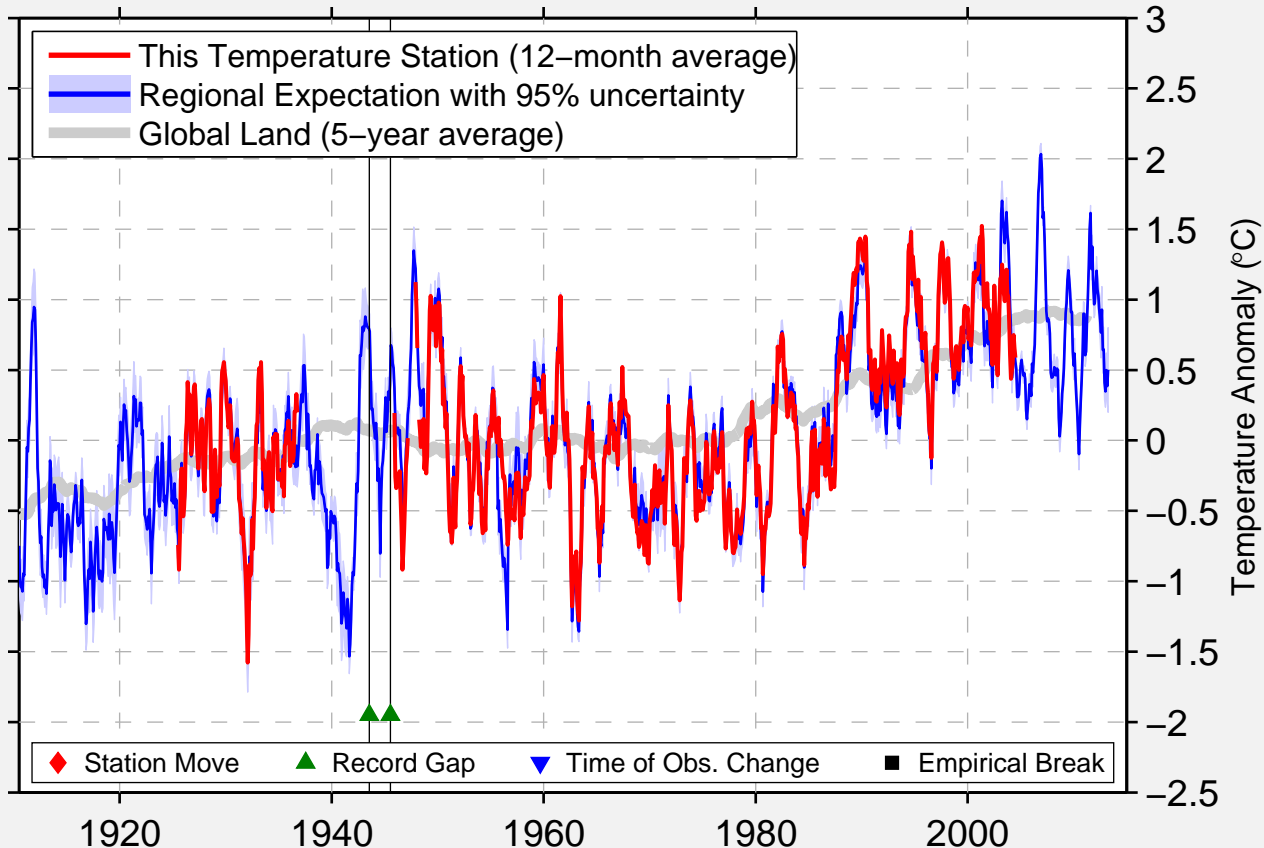

# NIMES

43.858 N, 4.407 E (France)

Data Quality Controlled and Aligned at Breakpoints

Berkeley Earth