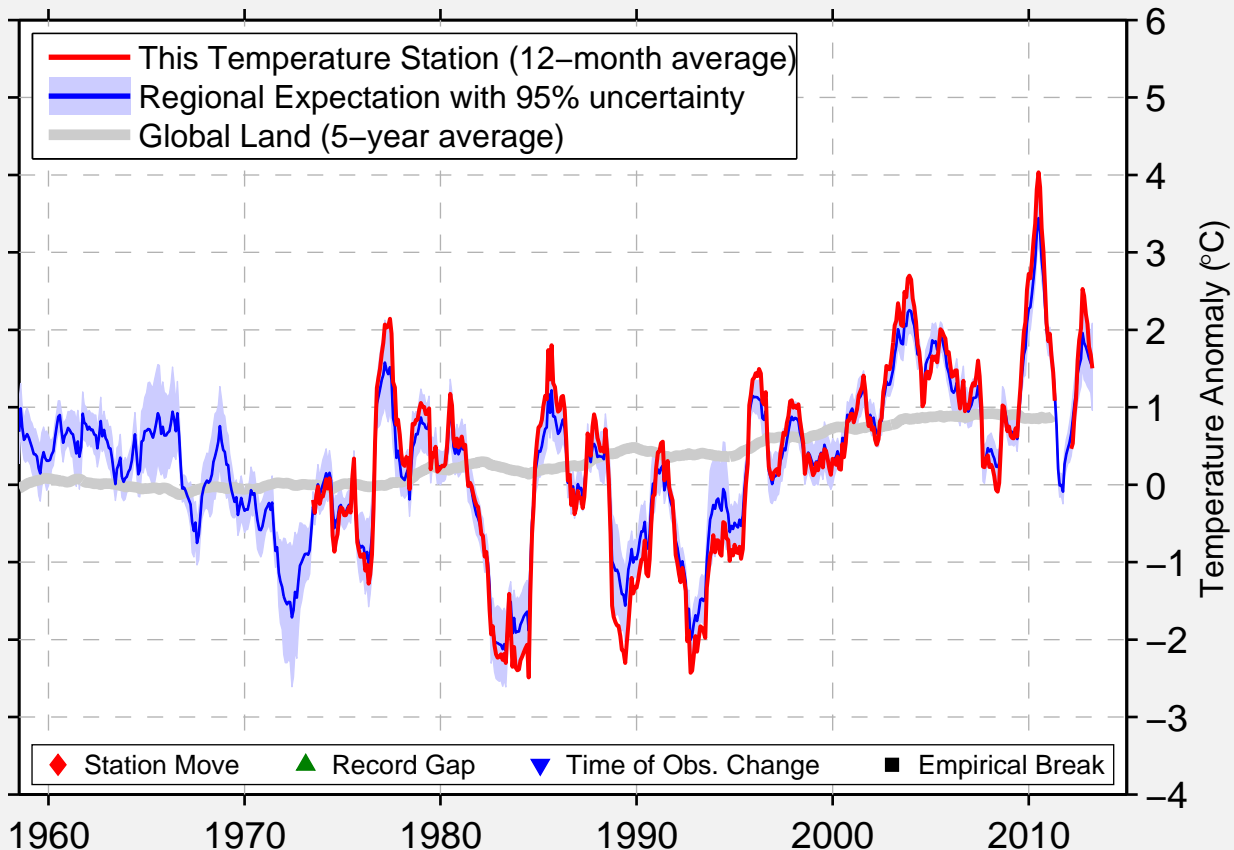

QAQORTOQ / JULIANEHA

60.717 N, 46.050 W (Greenland [Denmark])

Data Quality Controlled and Aligned at Breakpoints

Berkeley Earth