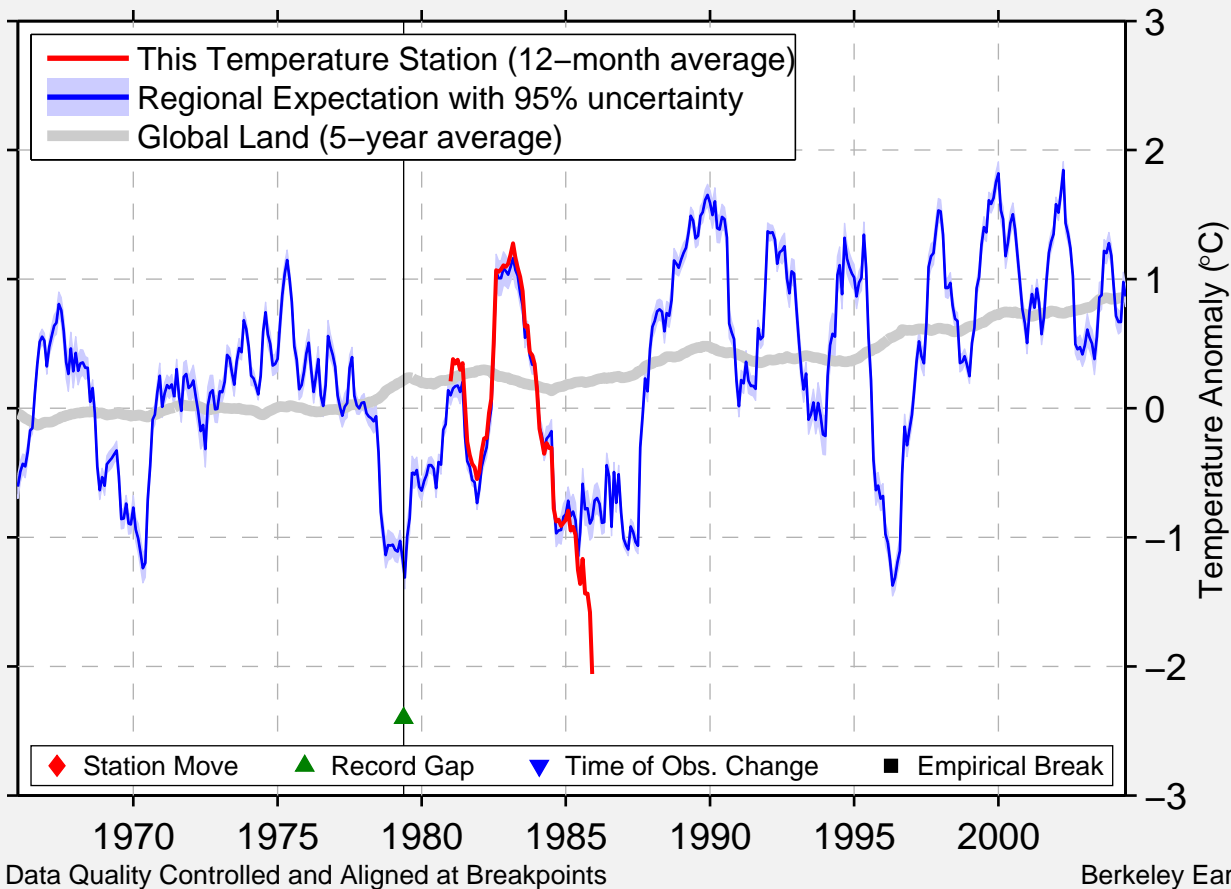

# FRIEDRICHSORT

54.383 N, 10.183 E (Germany)

Data Quality Controlled and Aligned at Breakpoints

Berkeley Earth